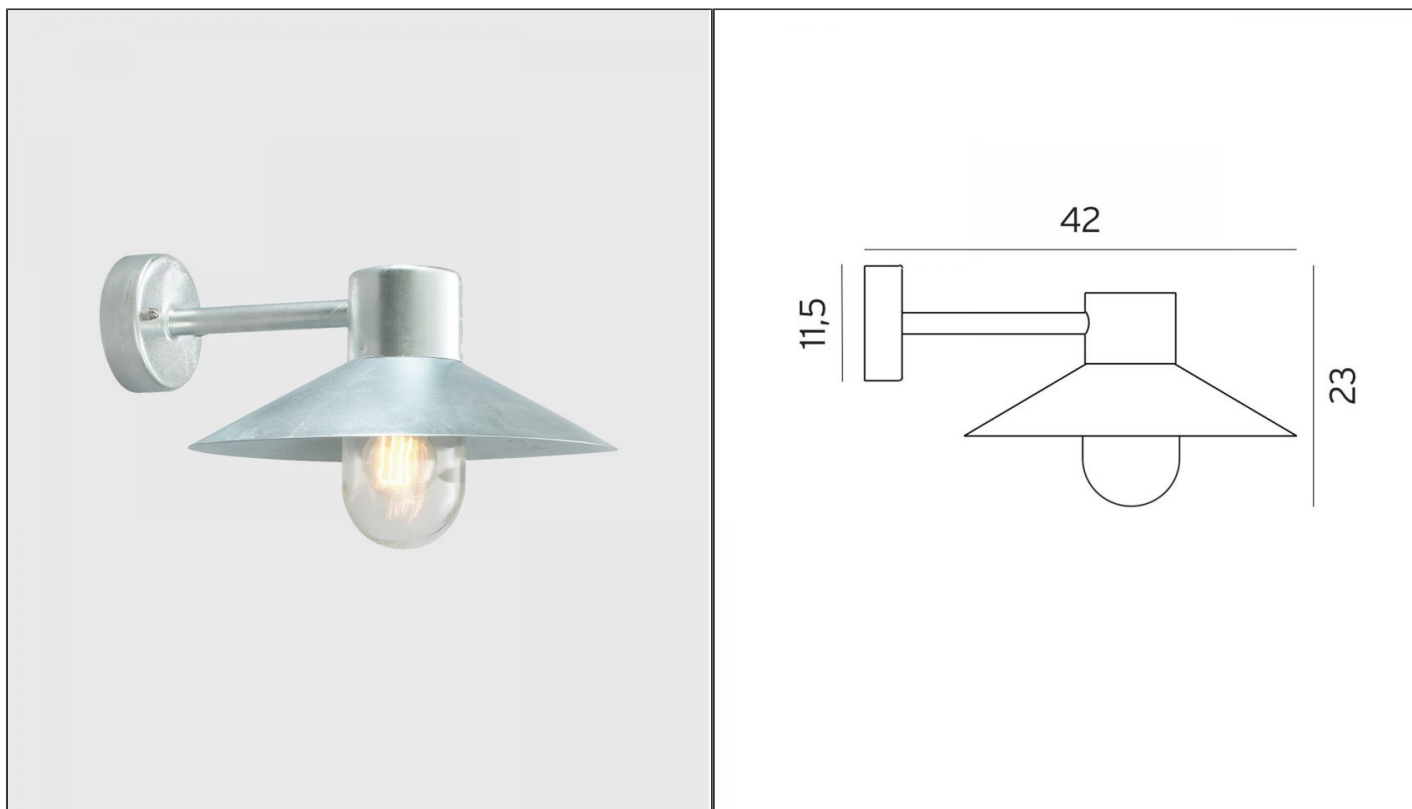

**Lund Wall Light - Galvanized Steel**

NLYS.290GA

**PRODUCT DETAILS**

<b>Dimensions (cm)</b>	H24 x W32.5 x P42
<b>Application</b>	Outdoor
<b>Material</b>	Aluminium, Polycarbonate
<b>Lamp</b>	E27 Max 57W
<b>IP-Rating</b>	IP55
<b>Availability</b>	Upon Request