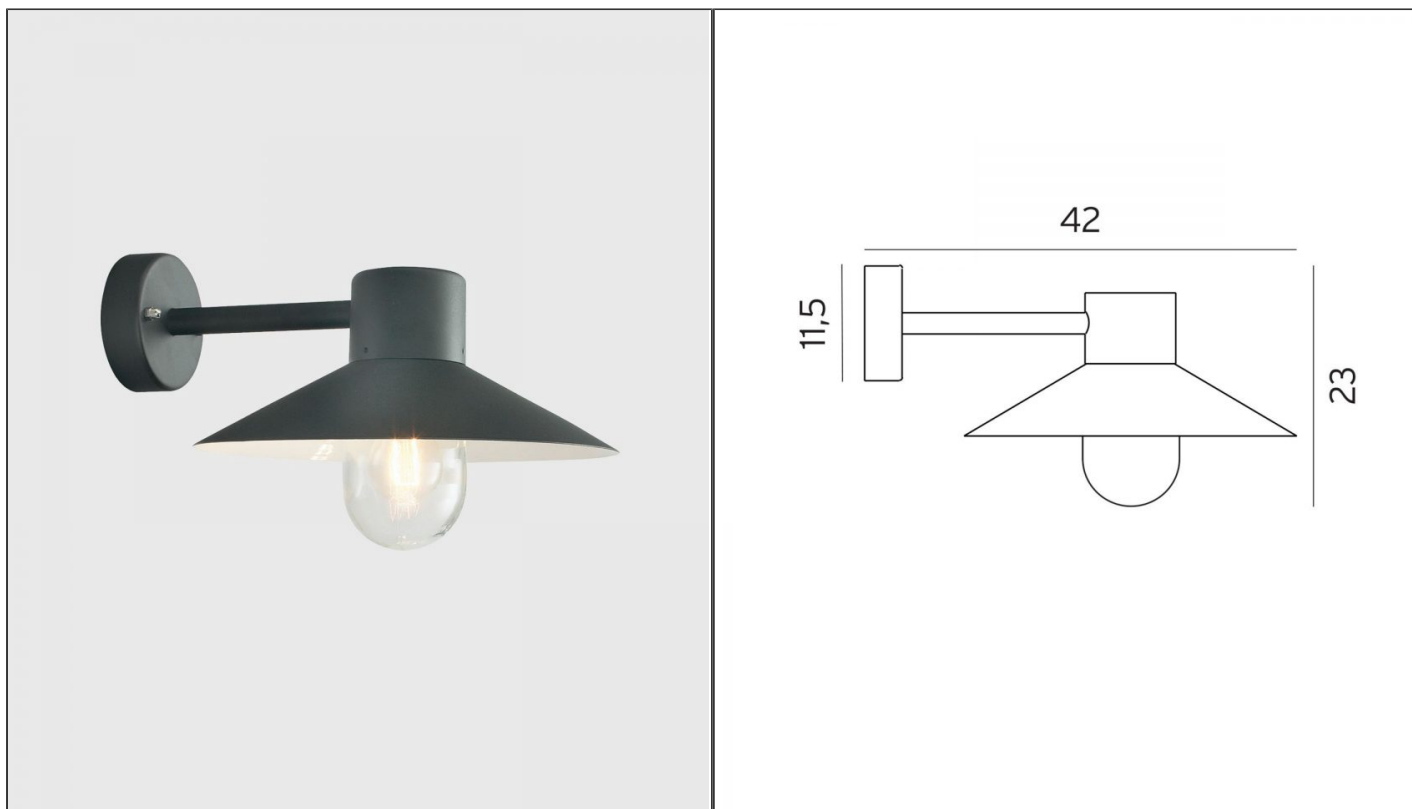

Lund Wall Light - Black

NLYS.290B

PRODUCT DETAILS

Dimensions (cm)	H24 x W32.5 x P42
Application	Outdoor
Material	Aluminium, Polycarbonate
Lamp	E27 Max 57W
IP-Rating	IP55
Availability	Upon Request

NOTES
