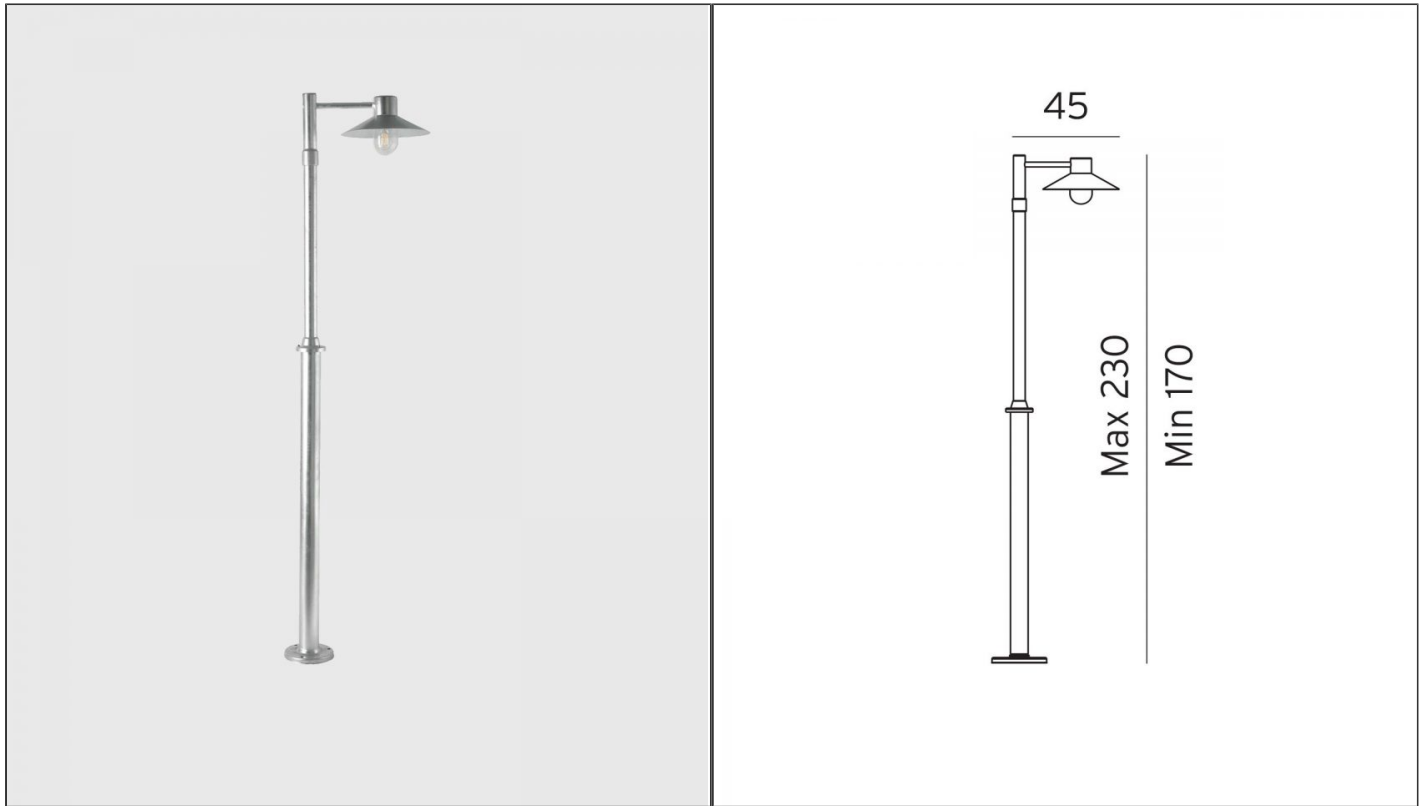

Lund Pole Light - Single, Galvanized Steel

NLYS.274GA

PRODUCT DETAILS

| | |
|---------------------|----------------------|
| Dimensions | 45 × 170-230 cm |
| Application | Outdoor |
| Material | Polycarbonate, Steel |
| Lamp | E27 Max 60W |
| IP-Rating | IP55 |
| Availability | Upon Request |