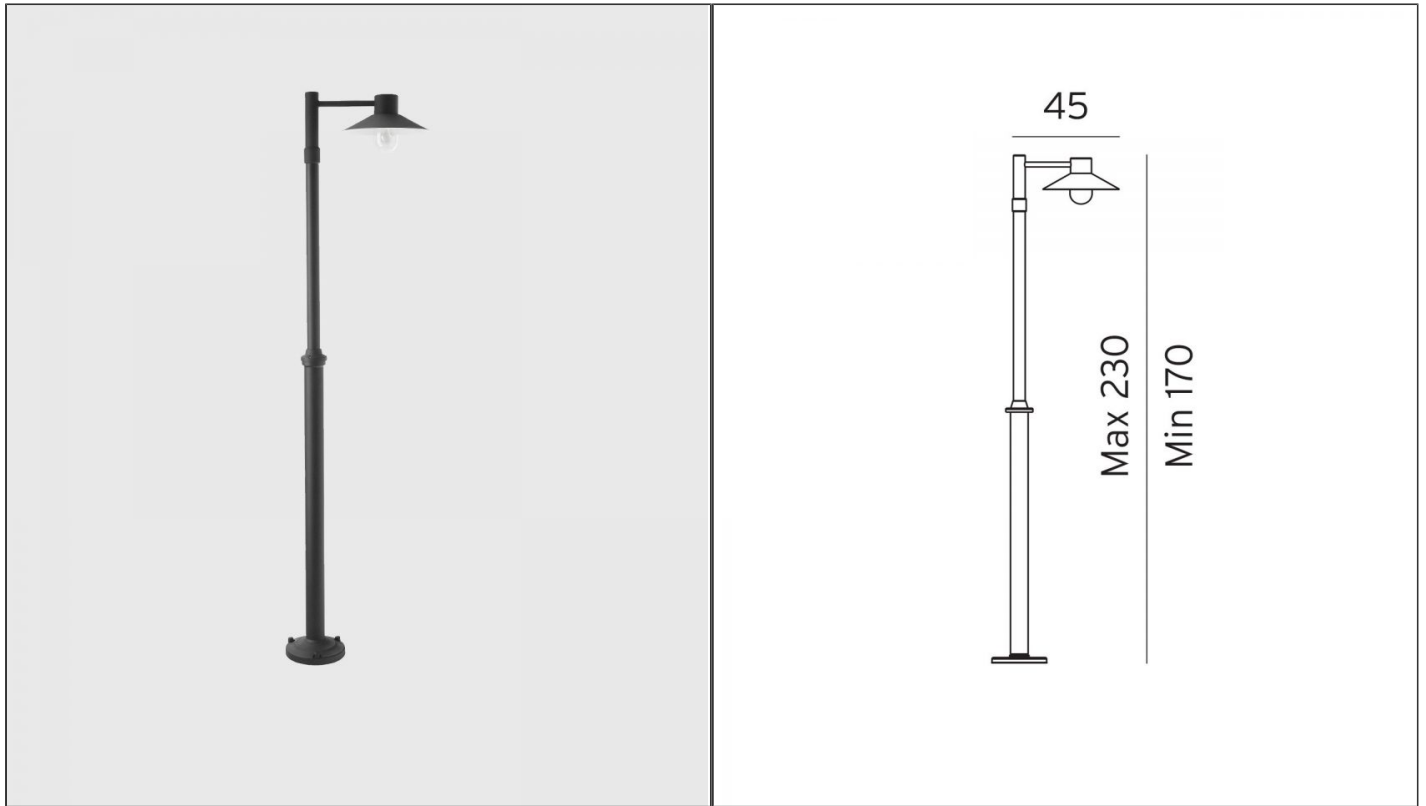

**Lund Pole Light - Single, Black**

NLYS.274B

**PRODUCT DETAILS**

<b>Dimensions</b>	45 × 170-230 cm
<b>Application</b>	Outdoor
<b>Material</b>	Polycarbonate, Steel
<b>Lamp</b>	E27 Max 60W
<b>IP-Rating</b>	IP55
<b>Availability</b>	Upon Request