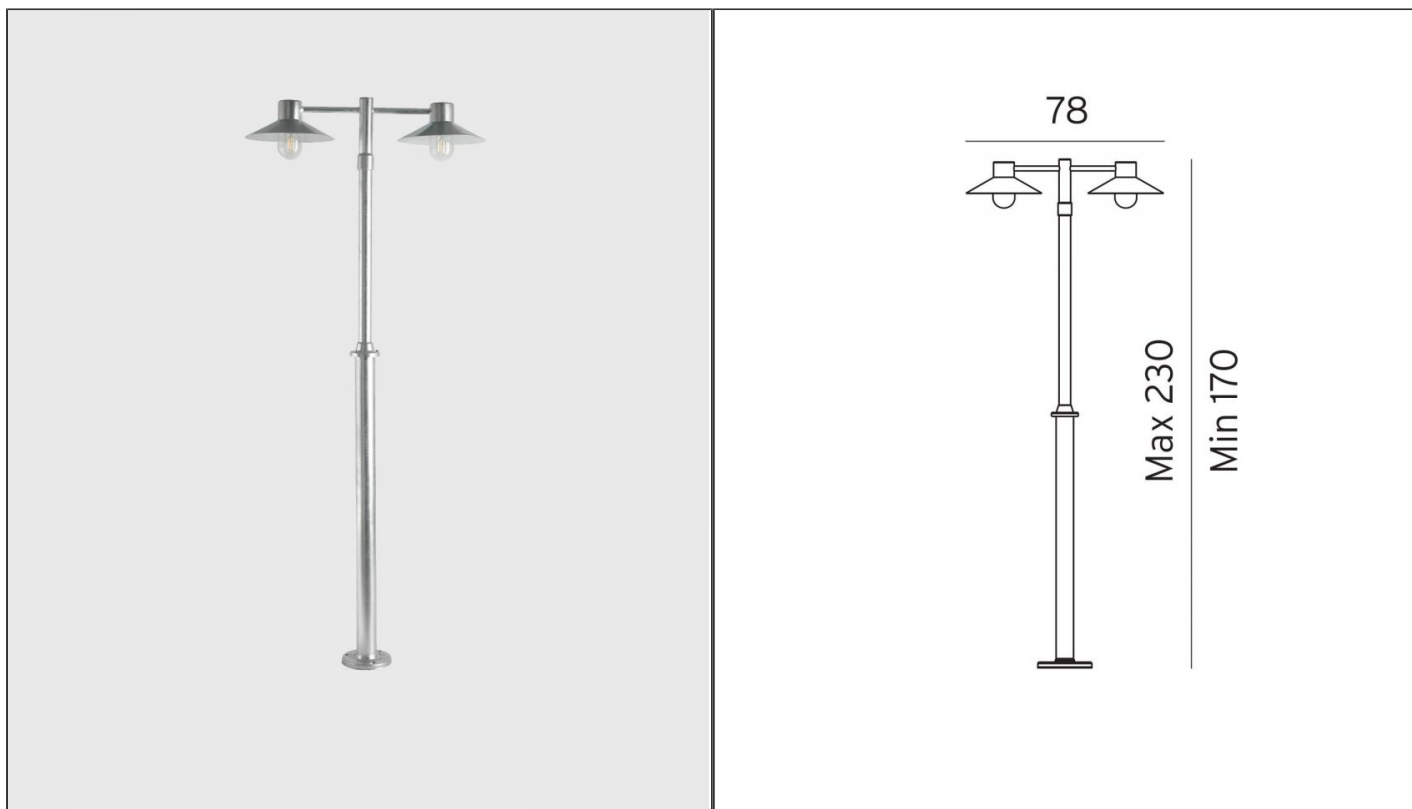

Lund Pole Light - Double, Galvanized Steel

NLYS.275GA

PRODUCT DETAILS

Dimensions	85 × 170-230 cm
Application	Outdoor
Material	Polycarbonate, Steel
Lamp	E27 Max 60W
IP-Rating	IP55
Availability	Upon Request