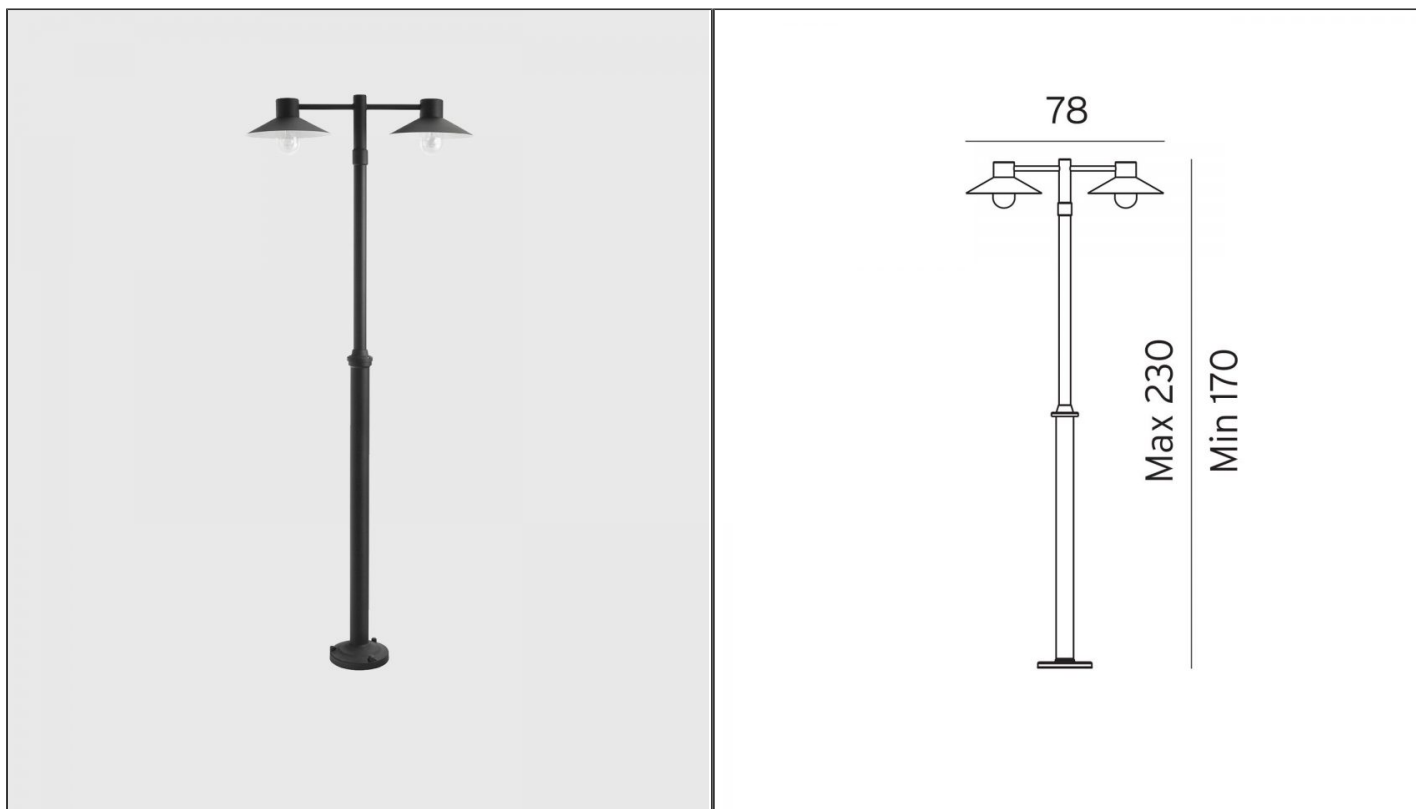

Lund Pole Light - Double, Black

NLYS.275B

PRODUCT DETAILS

Dimensions	85 × 170-230 cm
Application	Outdoor
Material	Polycarbonate, Steel
Lamp	E27 Max 60W
IP-Rating	IP55
Availability	Upon Request

NOTES
