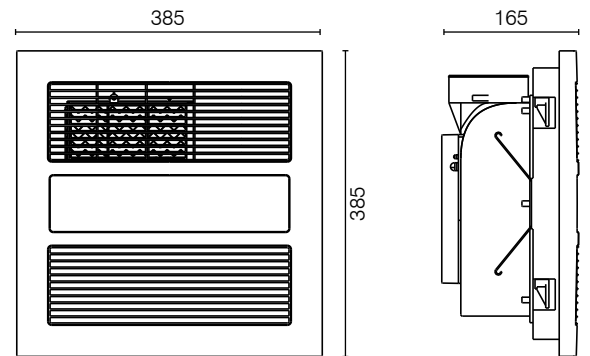

- Compact, low profile design
- Twin heat setting 1000W/2140W fan heating element to create a warm environment
- Powerful 35W long life ball bearing motor
- Extracts up to 240m³/hr to remove moisture and steam
- Energy saving 12W cool white LED light source
- Create a cooling breeze for warmer climates by utilising the fan only option
- 100mm diameter side duct outlet with draft stopper
- Includes wall switch, 1.5m flexible ducting and exterior grille
- Available in white or matt black

APPLICATIONS

- For small to medium bathrooms

SOLACE 4-IN-1 BATHROOM MATE

TECHNICAL SPECIFICATIONS

Operating Voltage:	240V / 50Hz
Class:	Class II (2)
Total Wattage:	2152W Total max.
Motor Wattage:	35W Total
Motor Type:	Longlife ball bearing
Fan Size:	ø175mm x 75mm
Air Extraction:	up to 240m³/hr (69l/sec)
Heat Wattage:	2140W
Heat Type:	PTC heating element
Light Wattage:	12W max.
Colour temperature:	4200°K (Cool white)
Light Lumens	900 Total lumens
Cutout:	350mm x 350mm
Outlet Diameter:	ø100mm
Ingress protection:	IP20
Thermal Safety Switch:	Auto cut-off
Minimum installation clearance between unit and roof:	255mm
Duct Size:	ø100mm
Includes Accessories:	5-Gang wall control, 1.5m flexible duct, exterior grille
Warranty	3 year replacement
Standards:	AS/NZS CISPR15 AS/NZS 60335-2-80 AS/NZS CISPR14 AS/NZS 60335-2-30 AS/NZS 60598-2-2

INSTALLATION

Must be installed by a licensed electrician

ACCESSORIES (sold separately)

Duct 3m:	19937
Exterior Cowl:	19943/16

	MODEL	COLOUR	DESCRIPTION	BOX SIZE	GROSS WEIGHT	BOX QTY	BARCODE/TUN
RETAIL BOX	21476/05	White	Solace 4-in1 Bathroom Mate	W435 x H435 x D210 mm	4.5 kg	1 pc	9 312641 214762 >
OUTER BOX	21476/05	White	Solace 4-in1 Bathroom Mate	W870 x H465 x D455 mm	18.3 kg	4 pc	19312641214769
RETAIL BOX	21476/06	Black	Solace 4-in1 Bathroom Mate	W435 x H435 x D210 mm	4.5 kg	1 pc	9 312641 214779 >
OUTER BOX	21476/06	Black	Solace 4-in1 Bathroom Mate	W870 x H465 x D455 mm	18.3 kg	4 pc	19312641214776