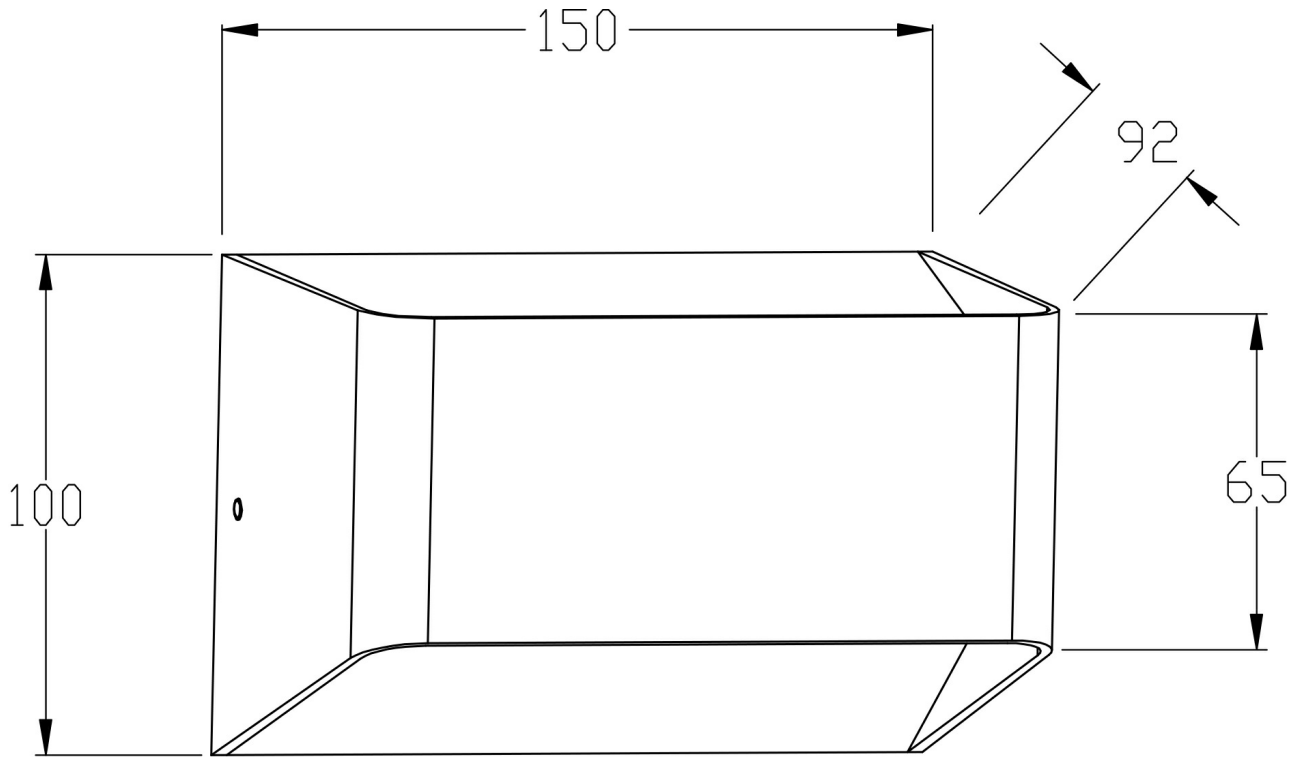

LOUNGE III S9327 - 10W

10 watt decorative IP54 architectural LED wall mount luminaire

Application

Ideal for any residential and commercial interior or exterior space

Design Specifications

- Durable aluminium body profile
- Quality white or black powder coat finish
- High efficiency SMD LED chips
- Indirect illumination optical performance
- Integral constant current non-dimmable driver

Technical Specification

Model No.	Description	Input Voltage (V/AC)	Power (W)	Lumens (lm)	CCT (K)	CRI
S9327/150WW/WH	10W 3000K IP54 WH	240	10	400	3000	80
S9327/150WW/BK	10W 3000K IP54 BK	240	10	400	3000	80
S9327/150NDL/WH	10W 5000K IP54 WH	240	10	500	5000	80
S9327/150NDL/BK	10W 5000K IP54 BK	240	10	500	5000	80

Model No.	Dimensions (mm)	Body Colour
S9327/150WW/WH	150(L) x 100(W) x 92(H)	WHITE
S9327/150WW/BK	150(L) x 100(W) x 92(H)	BLACK
S9327/150NDL/WH	150(L) x 100(W) x 92(H)	WHITE
S9327/150NDL/BK	150(L) x 100(W) x 92(H)	BLACK

Dimensions

Product Images