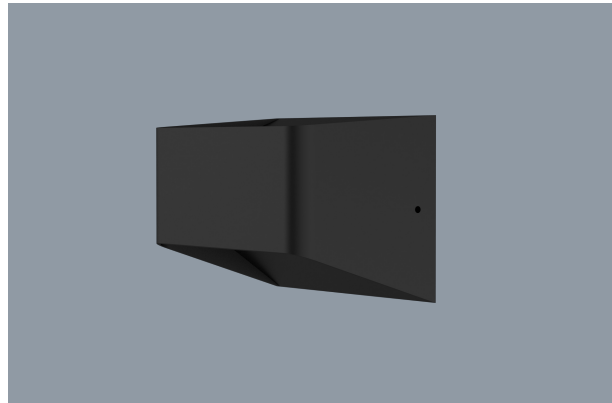

LOUNGE III S9327 - 10W

10 watt decorative IP54 architectural LED wall mount luminaire

Application

Ideal for any residential and commercial interior or exterior space

Design Specifications

- Durable aluminium body profile
- Quality white or black powder coat finish
- High efficiency SMD LED chips
- Indirect illumination optical performance
- Integral constant current non-dimmable driver

Technical Specification

Model No.	Description	Input Voltage (V/AC)	Power (W)	Lumens (lm)	CCT (K)	CRI
S9327/150WW/WH	10W 3000K IP54 WH	240	10	400	3000	80
S9327/150WW/BK	10W 3000K IP54 BK	240	10	400	3000	80
S9327/150NDL/WH	10W 5000K IP54 WH	240	10	500	5000	80
S9327/150NDL/BK	10W 5000K IP54 BK	240	10	500	5000	80

Model No.	Dimensions (mm)	Body Colour
S9327/150WW/WH	150(L) x 100(W) x 92(H)	WHITE
S9327/150WW/BK	150(L) x 100(W) x 92(H)	BLACK
S9327/150NDL/WH	150(L) x 100(W) x 92(H)	WHITE
S9327/150NDL/BK	150(L) x 100(W) x 92(H)	BLACK