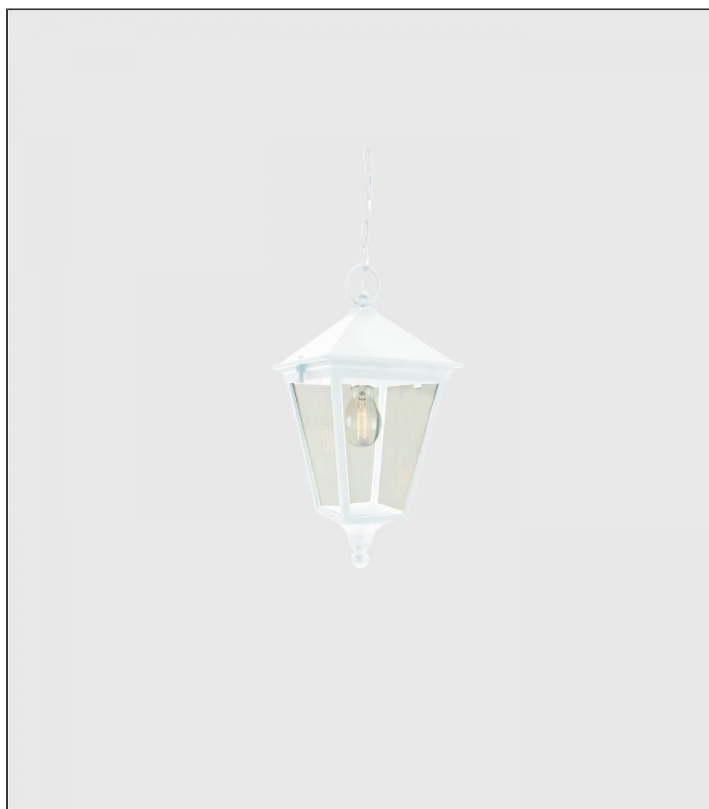

London Pendant Light - Small, White

NLYS.481A/W

PRODUCT DETAILS

Dimensions	33 cm
Application	Outdoor
Material	Aluminium, Polycarbonate
Lamp	E27 Max 77W
Drop (cm)	Max 100
IP-Rating	IP54
Availability	Upon Request