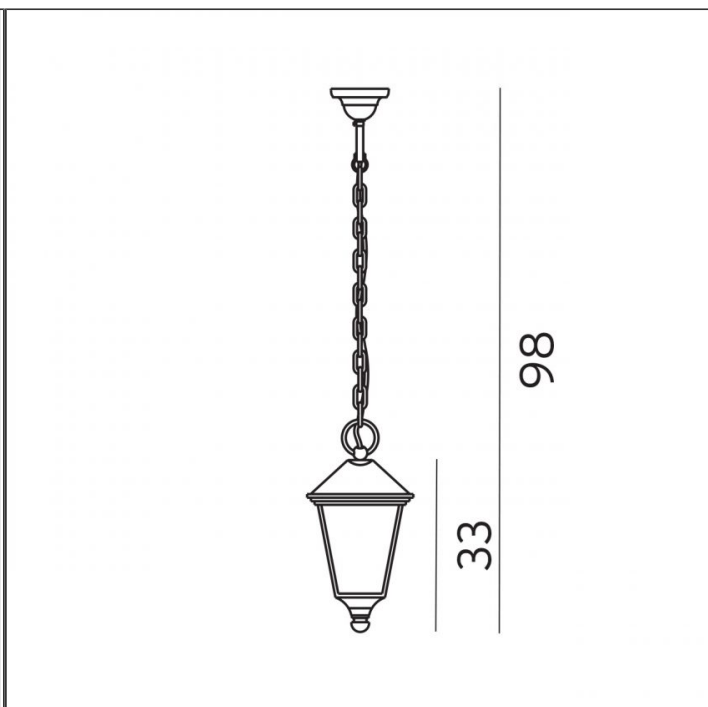

London Pendant Light - Small, White

NLYS.481A/W

PRODUCT DETAILS

Dimensions	33 cm
Application	Outdoor
Material	Aluminium, Polycarbonate
Lamp	E27 Max 77W
Drop (cm)	Max 100
IP-Rating	IP54
Availability	Upon Request