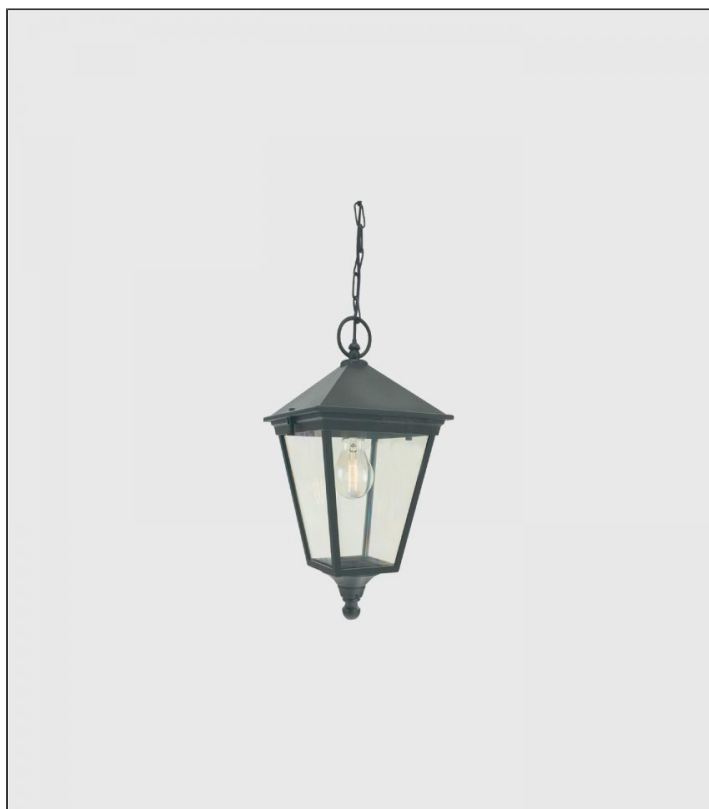

**London Pendant Light - Small, Black**

NLYS.481A/B

**PRODUCT DETAILS**

<b>Dimensions</b>	33 cm
<b>Application</b>	Outdoor
<b>Material</b>	Aluminium, Polycarbonate
<b>Lamp</b>	E27 Max 77W
<b>Drop (cm)</b>	Max 100
<b>IP-Rating</b>	IP54
<b>Availability</b>	Upon Request