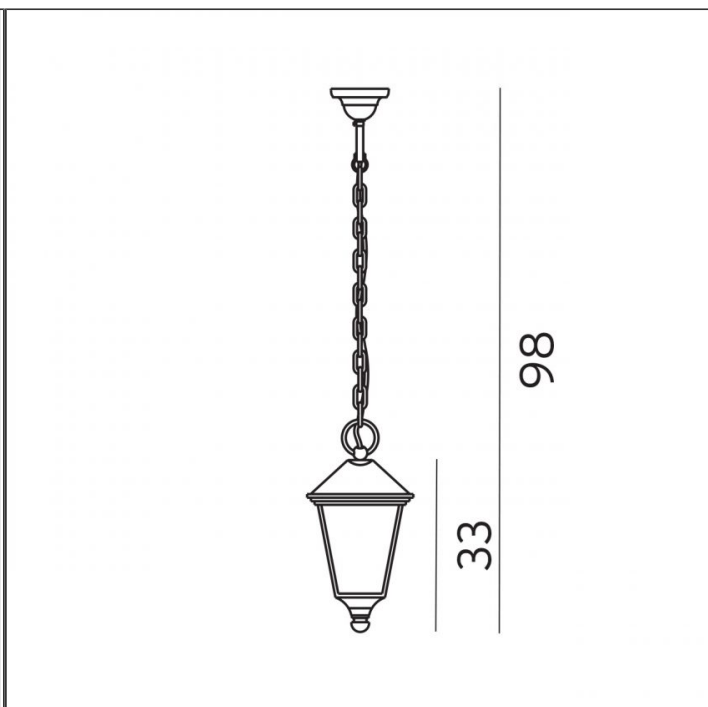

**London Pendant Light - Small, Black**

NLYS.481A/B

**PRODUCT DETAILS**

<b>Dimensions</b>	33 cm
<b>Application</b>	Outdoor
<b>Material</b>	Aluminium, Polycarbonate
<b>Lamp</b>	E27 Max 77W
<b>Drop (cm)</b>	Max 100
<b>IP-Rating</b>	IP54
<b>Availability</b>	Upon Request