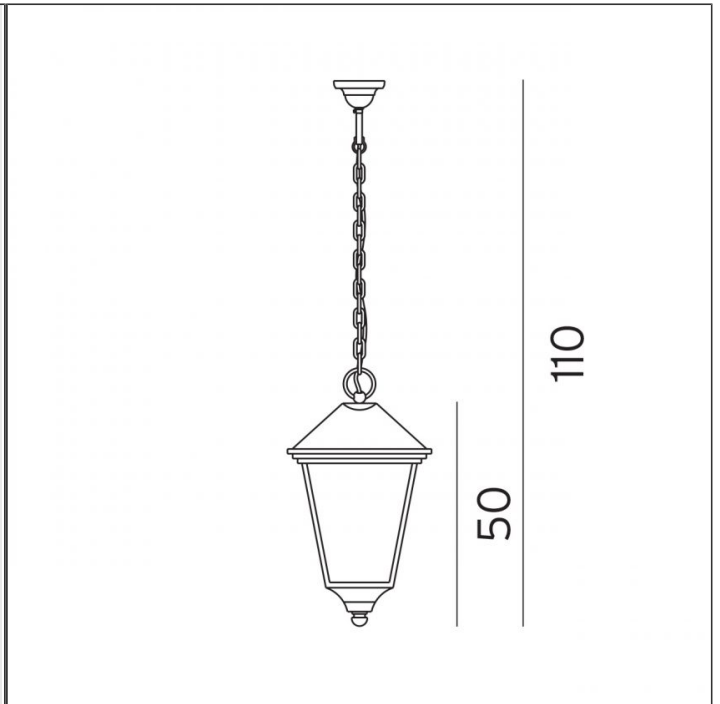

London Pendant Light - Large, White

NLYS.493A/W

PRODUCT DETAILS

Dimensions	50 cm
Application	Outdoor
Material	Aluminium, Polycarbonate
Lamp	E27 Max 77W
Drop (cm)	Max 100
IP-Rating	IP54
Availability	Upon Request