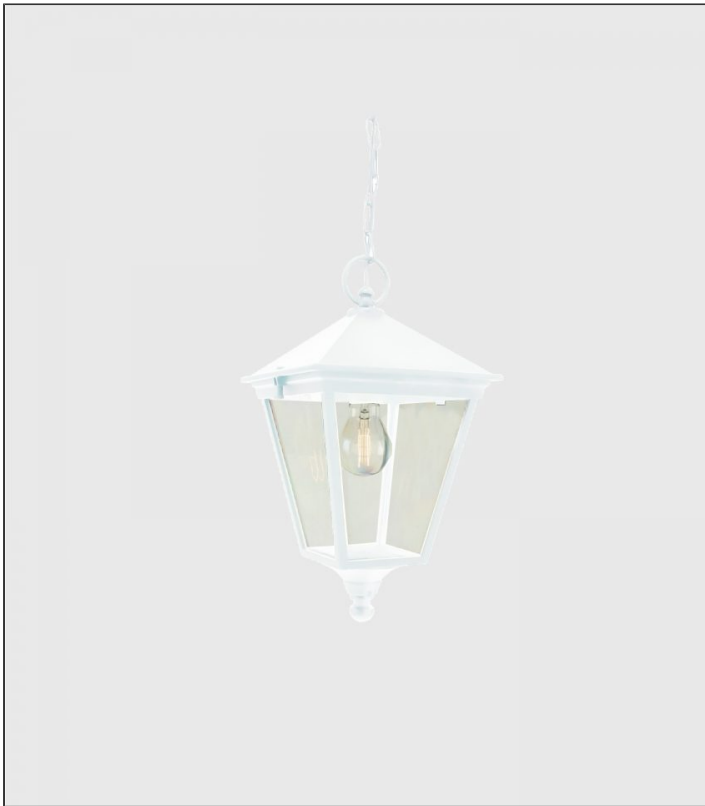

London Pendant Light - Large, White

NLYS.493A/W

PRODUCT DETAILS

Dimensions	50 cm
Application	Outdoor
Material	Aluminium, Polycarbonate
Lamp	E27 Max 77W
Drop (cm)	Max 100
IP-Rating	IP54
Availability	Upon Request