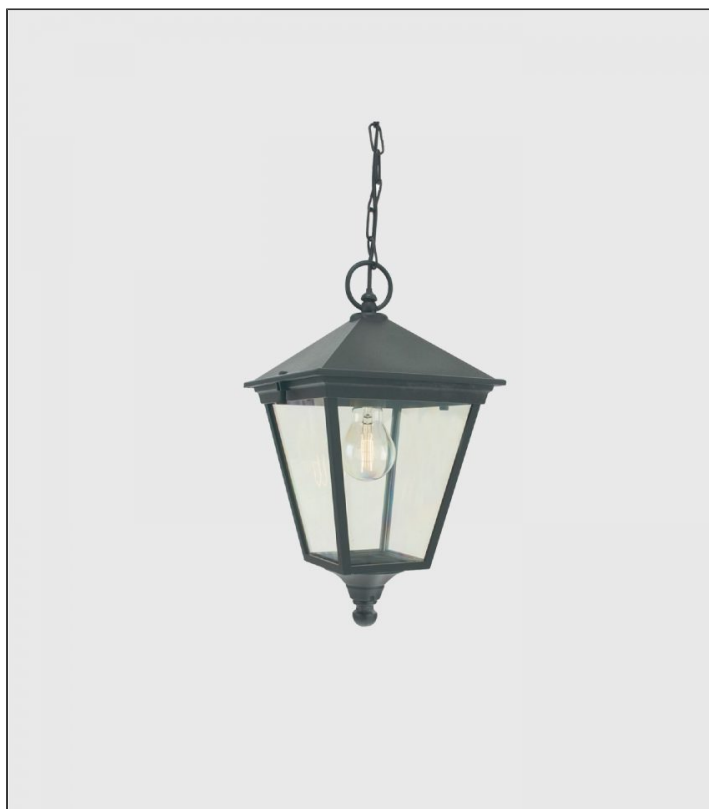

London Pendant Light - Large, Black

NLYS.493A/B

PRODUCT DETAILS

Dimensions	50 cm
Application	Outdoor
Material	Aluminium, Polycarbonate
Lamp	E27 Max 77W
Drop (cm)	Max 100
IP-Rating	IP54
Availability	Upon Request