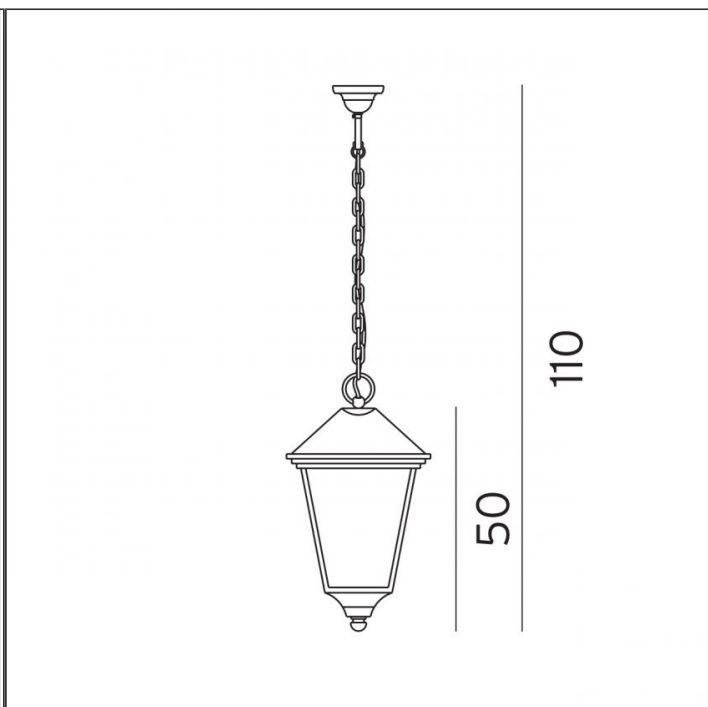

London Pendant Light - Large, Black

NLYS.493A/B

PRODUCT DETAILS

Dimensions	50 cm
Application	Outdoor
Material	Aluminium, Polycarbonate
Lamp	E27 Max 77W
Drop (cm)	Max 100
IP-Rating	IP54
Availability	Upon Request