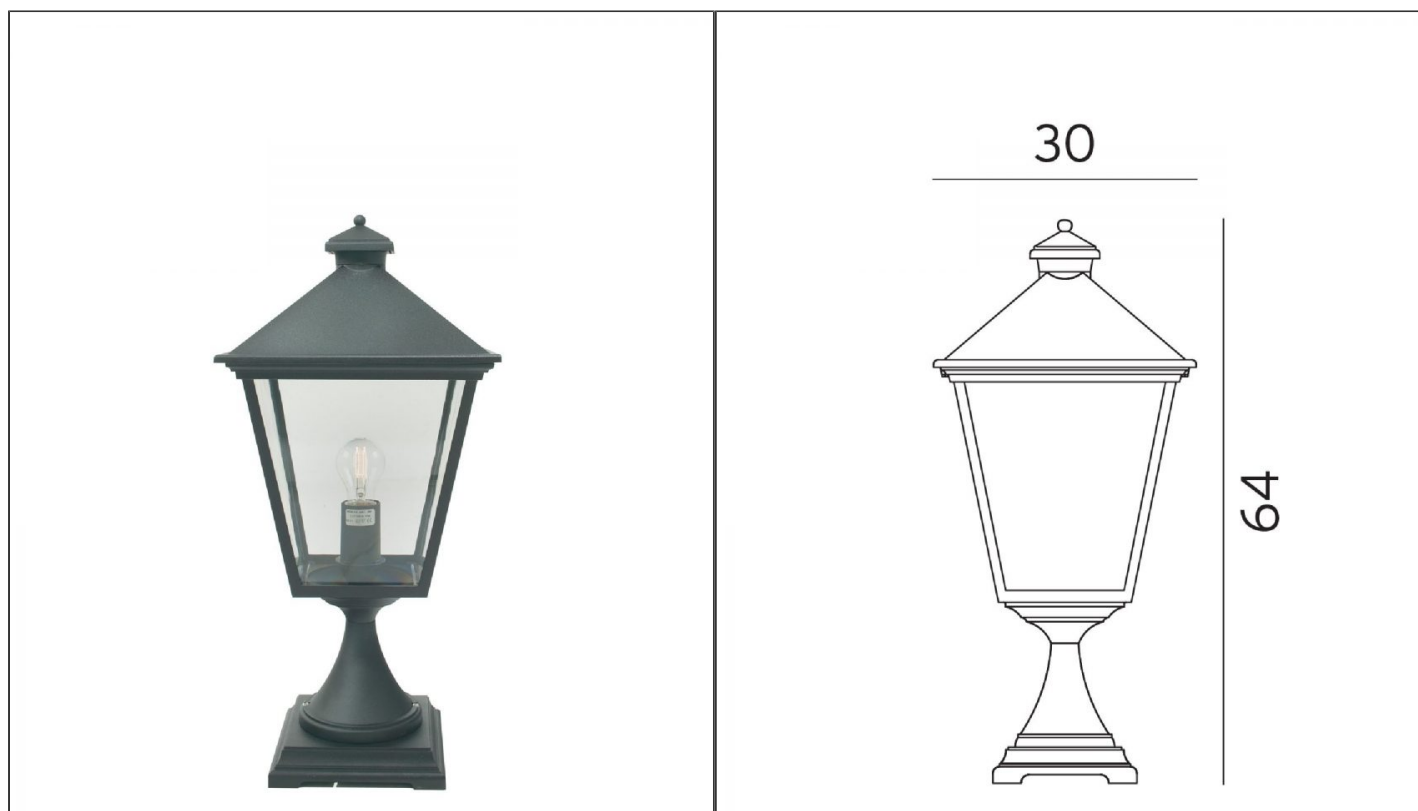

London Bollard Light - Medium

NLYS.494B

PRODUCT DETAILS

Dimensions	30 × 64 cm
Application	Outdoor
Material	Aluminium, Polycarbonate
Finish	Black
Lamp	E27 Max 77W
IP-Rating	IP54
Availability	Upon Request

NOTES
