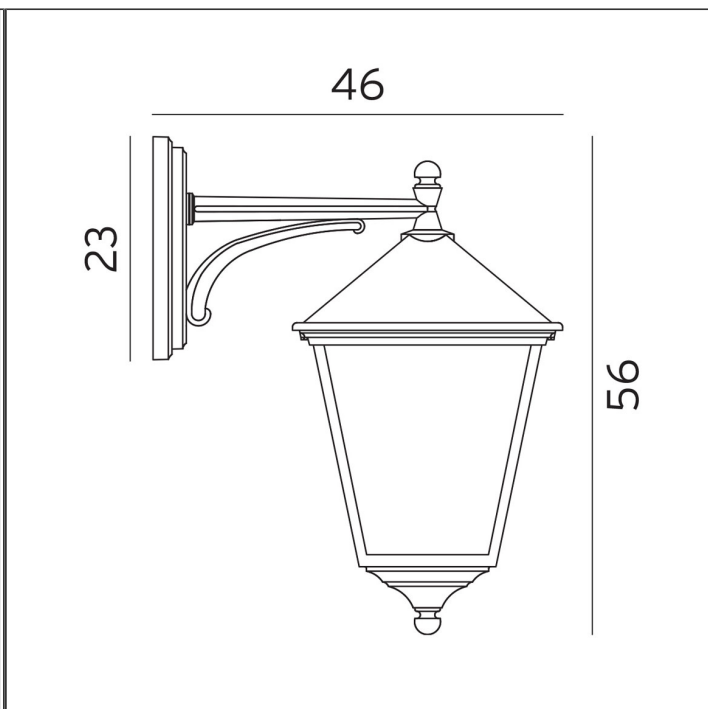

London Arm Wall Light

NLYS.493W

PRODUCT DETAILS

Dimensions	46 × 56 cm
Application	Outdoor
Material	Aluminium, Polycarbonate
Lamp	E27 Max 57W
IP-Rating	IP54
Availability	Upon Request

NOTES
