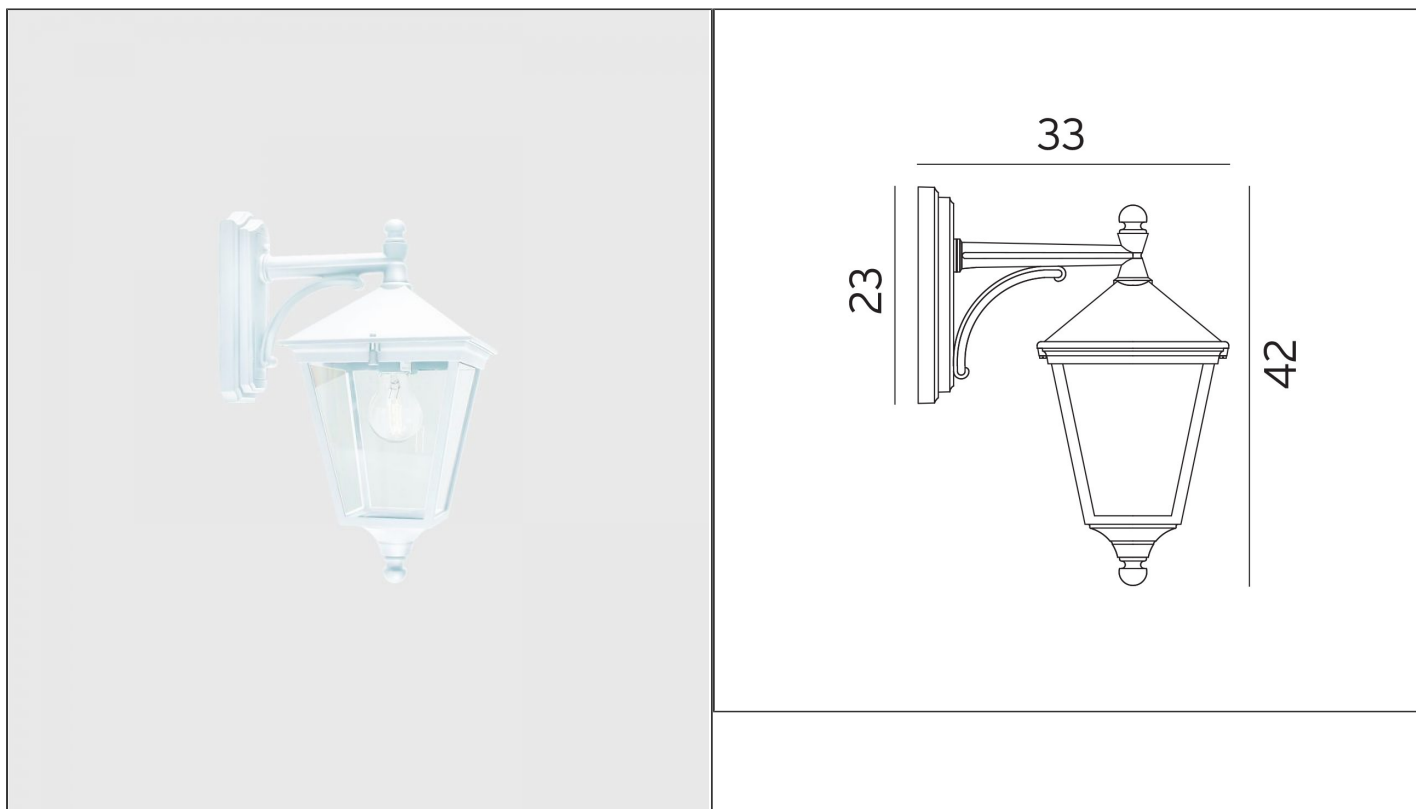

London Arm Wall Light

NLYS.481W

PRODUCT DETAILS

Dimensions	33 × 42 cm
Application	Outdoor
Material	Aluminium, Polycarbonate
Lamp	E27 Max 57W
IP-Rating	IP54
Availability	Upon Request

NOTES
