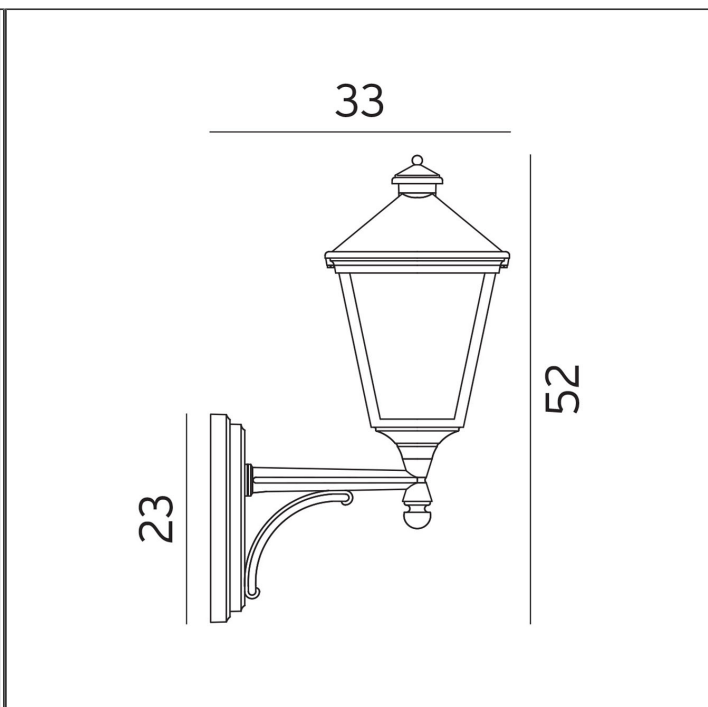

London Arm Wall Light

NLYS.480W

PRODUCT DETAILS

Dimensions	33 × 52 cm
Application	Outdoor
Material	Aluminium, Polycarbonate
Lamp	E27 Max 57W
IP-Rating	IP54
Availability	Upon Request

NOTES
