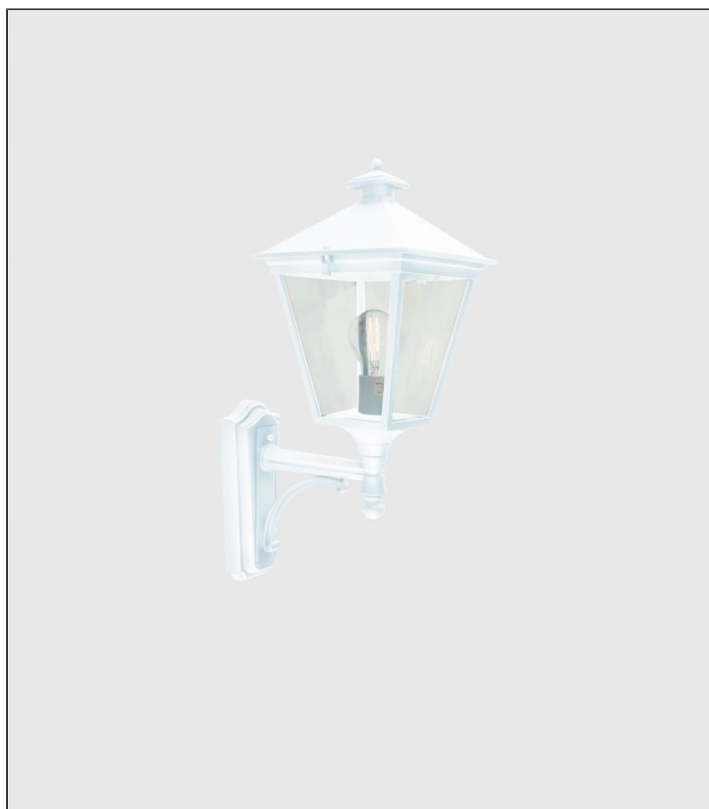

London Arm Wall Light

NLYS.480W

PRODUCT DETAILS

Dimensions	33 × 52 cm
Application	Outdoor
Material	Aluminium, Polycarbonate
Lamp	E27 Max 57W
IP-Rating	IP54
Availability	Upon Request

NOTES
