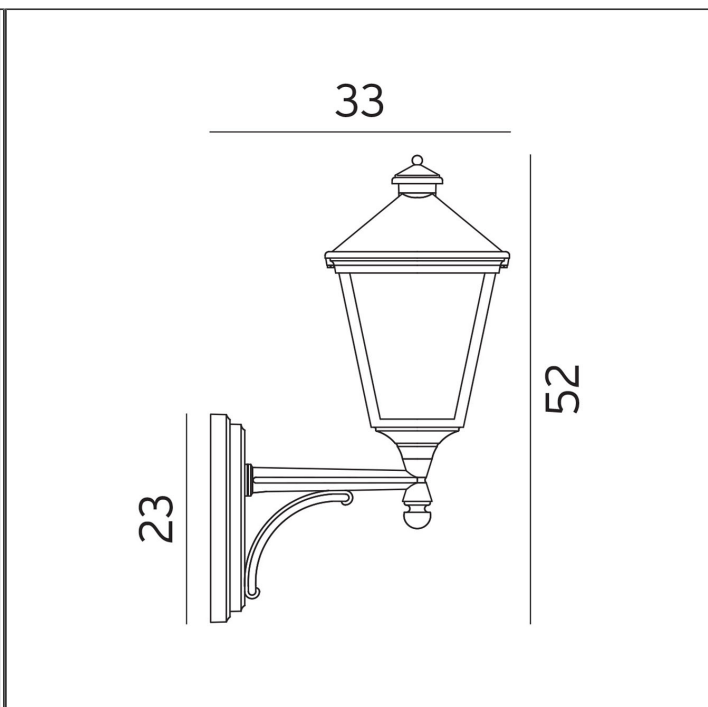

London Arm Wall Light

NLYS.480B

PRODUCT DETAILS

Dimensions	33 × 52 cm
Application	Outdoor
Material	Aluminium, Polycarbonate
Lamp	E27 Max 57W
IP-Rating	IP54
Availability	Upon Request

NOTES
