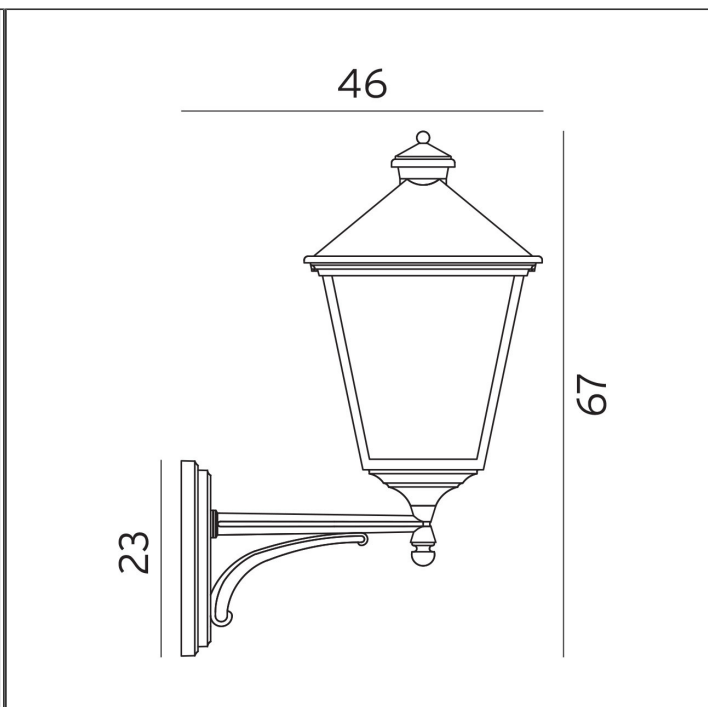

London Arm Wall Light

NLYS.490B

PRODUCT DETAILS

Dimensions	46 × 67 cm
Application	Outdoor
Material	Aluminium, Polycarbonate
Lamp	E27 Max 57W
IP-Rating	IP54
Availability	Upon Request

NOTES
