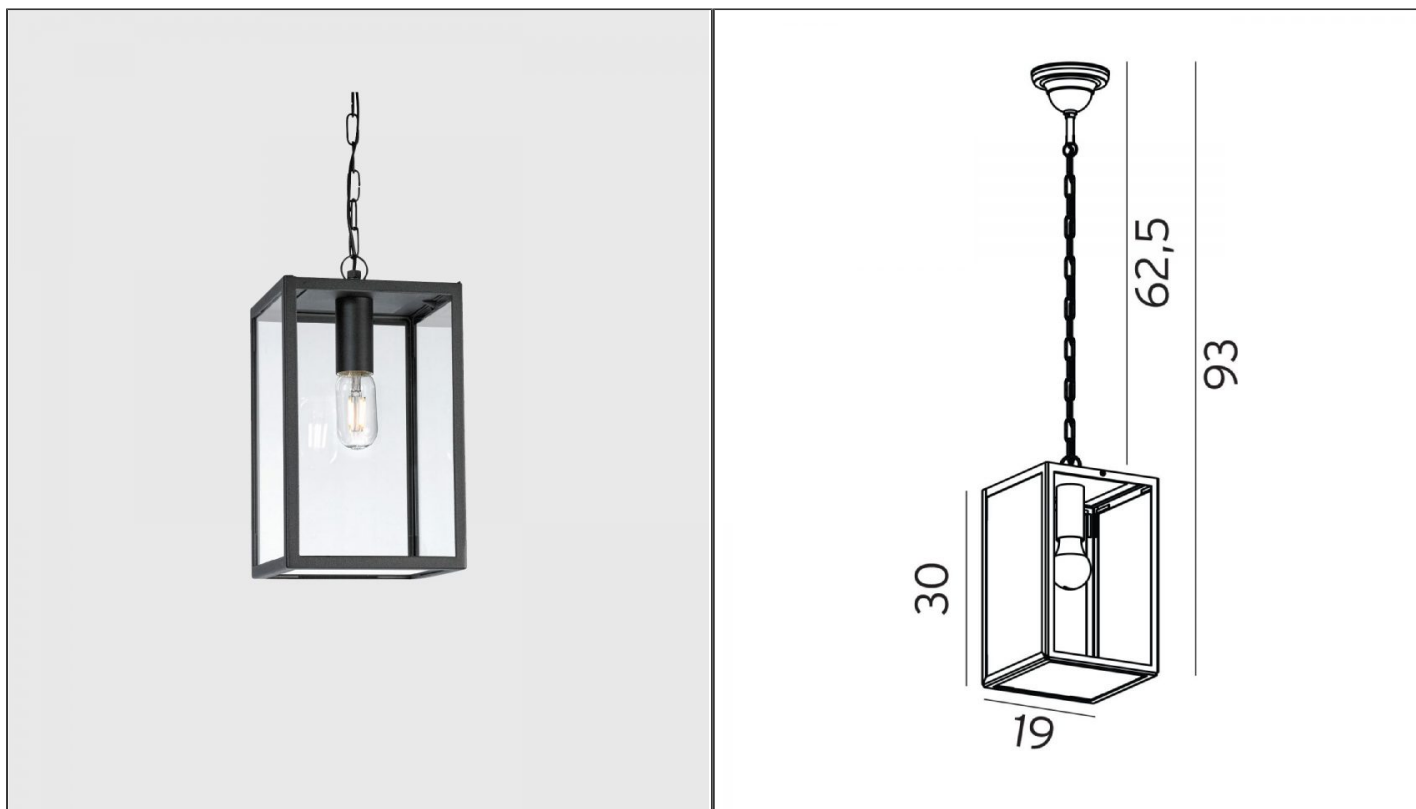

Lofoten Pendant Light

NLYS.1944B

PRODUCT DETAILS

Dimensions (cm)	H30 x W19
Application	Outdoor
Material	Glass, Steel
Finish	Black, Clear
Lamp	E27 Max 57W
Drop (cm)	Max 93
IP-Rating	IP44
Availability	Upon Request