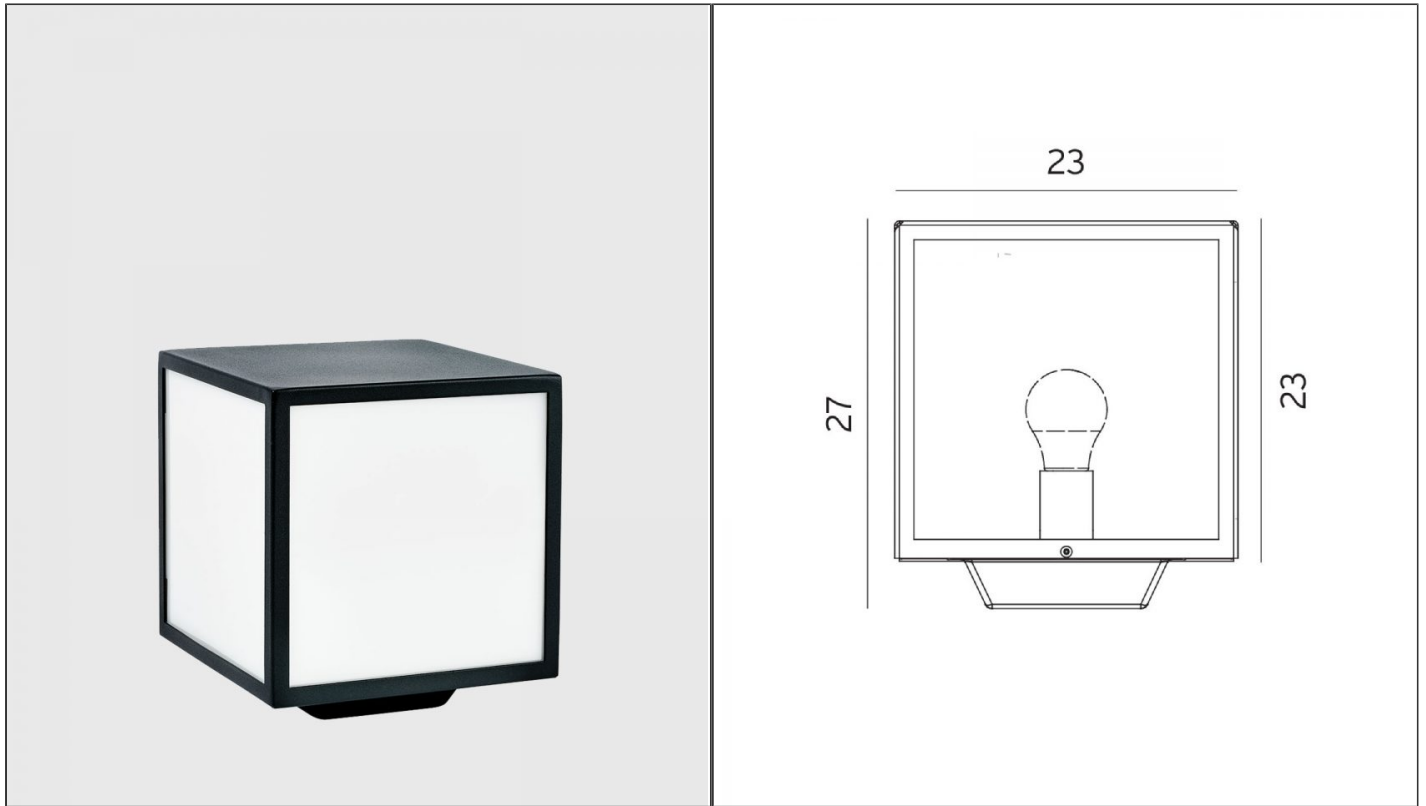

Lofoten Opal Pillar Light

NLYS.1961B

PRODUCT DETAILS

Dimensions (cm)	H27 x W23
Application	Outdoor
Material	Polycarbonate, Steel
Finish	Black
Diffuser Finish	Opal
Lamp	E27 Max 57W
IP-Rating	IP44
Availability	Upon Request