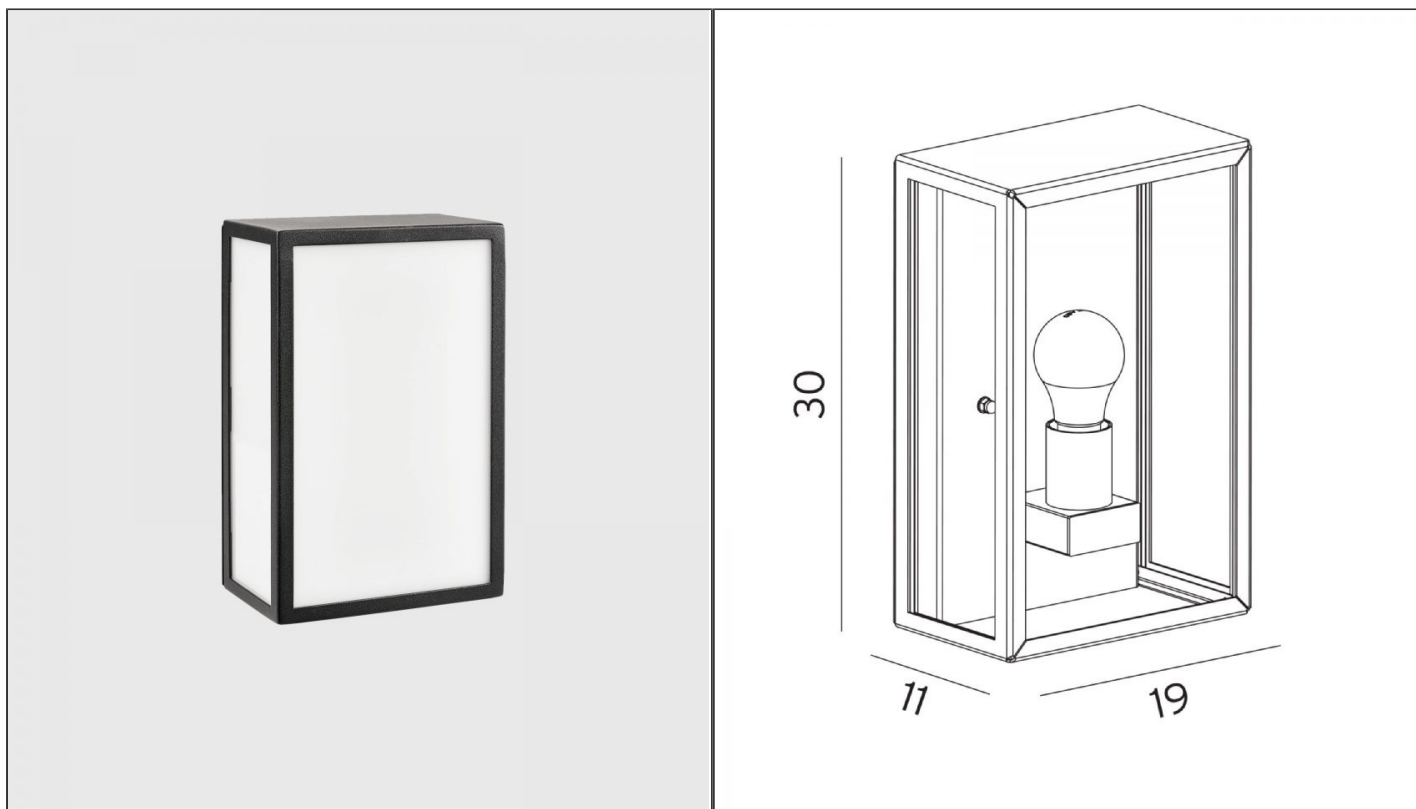

Lofoten Opal Flush Wall Light

NLYS.1960B

PRODUCT DETAILS

Dimensions (cm)	H30 x W19 x D11
Application	Outdoor
Material	Polycarbonate, Steel
Finish	Black
Diffuser Finish	Opal
Lamp	E27 Max 57W
IP-Rating	IP44
Availability	Upon Request