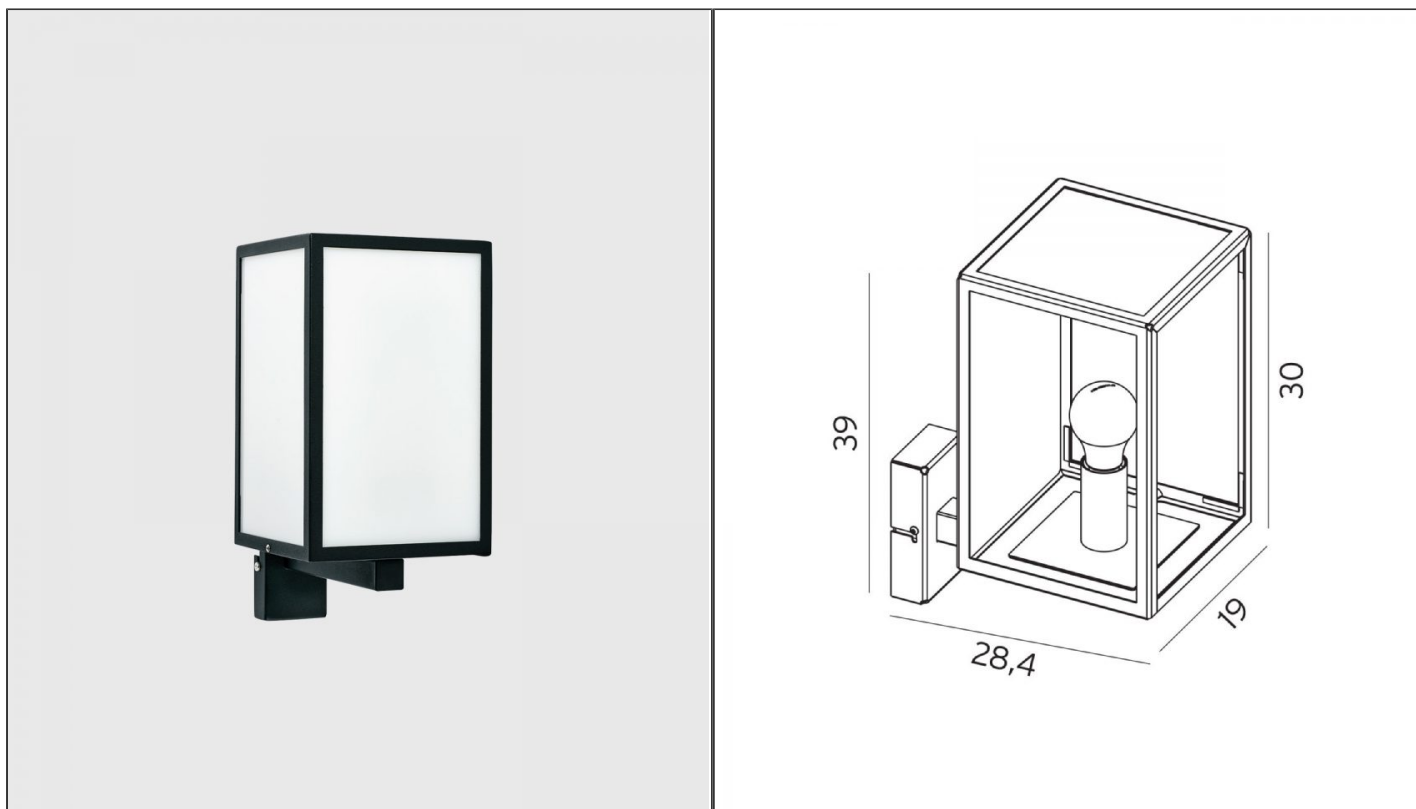

## Lofoten Opal Arm Wall Light

NLYS.1963B

### PRODUCT DETAILS

<b>Dimensions (cm)</b>	H30 x W19 x D28.4
<b>Application</b>	Outdoor
<b>Material</b>	Polycarbonate, Steel
<b>Finish</b>	Black
<b>Diffuser Finish</b>	Opal
<b>Lamp</b>	E27 Max 57W
<b>IP-Rating</b>	IP44
<b>Availability</b>	Upon Request