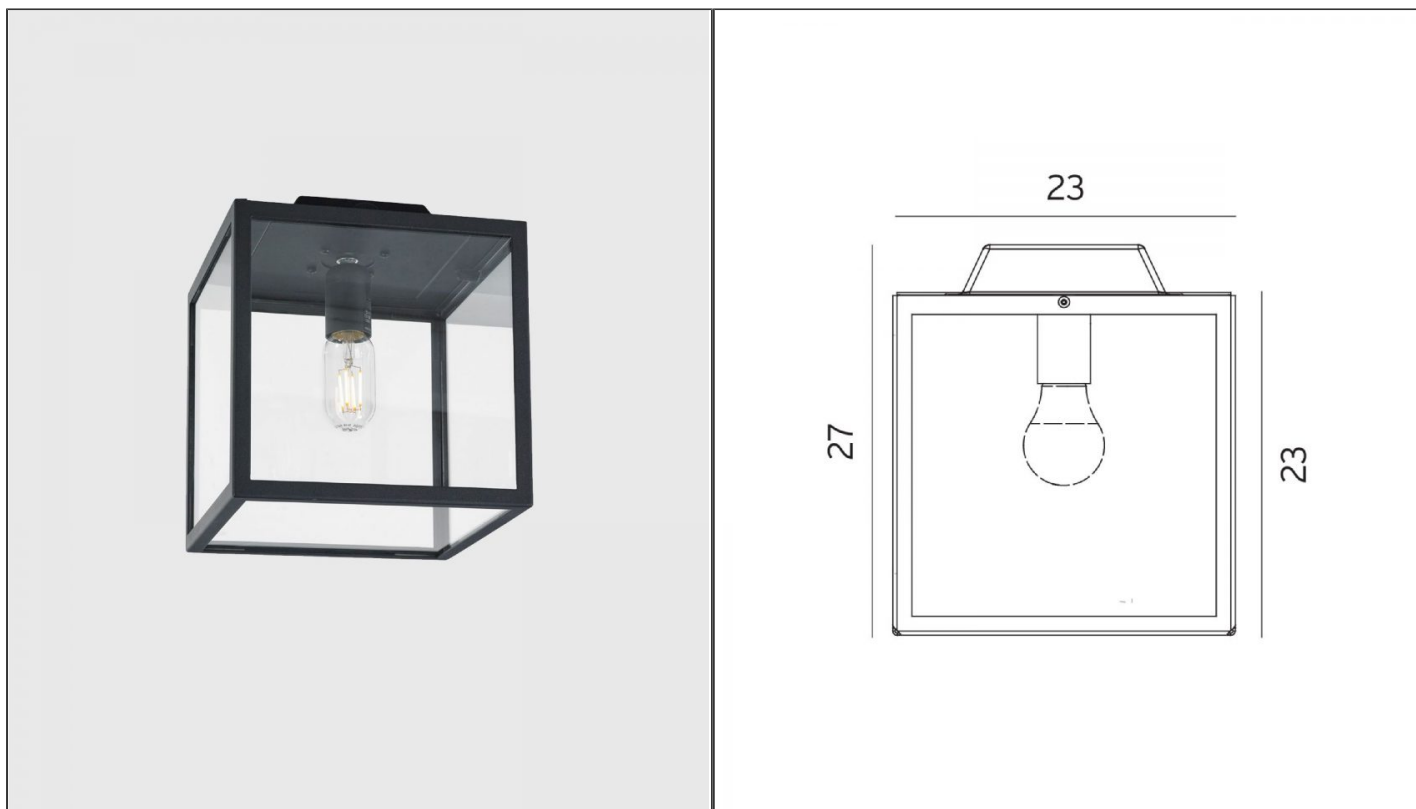

## Lofoten Ceiling Light - Single

NLYS.1942B

### PRODUCT DETAILS

<b>Dimensions</b>	23 × 23 cm
<b>Application</b>	Outdoor
<b>Material</b>	Glass, Steel
<b>Finish</b>	Black, Clear
<b>Lamp</b>	E27 Max 57W
<b>IP-Rating</b>	IP44
<b>Availability</b>	Upon Request