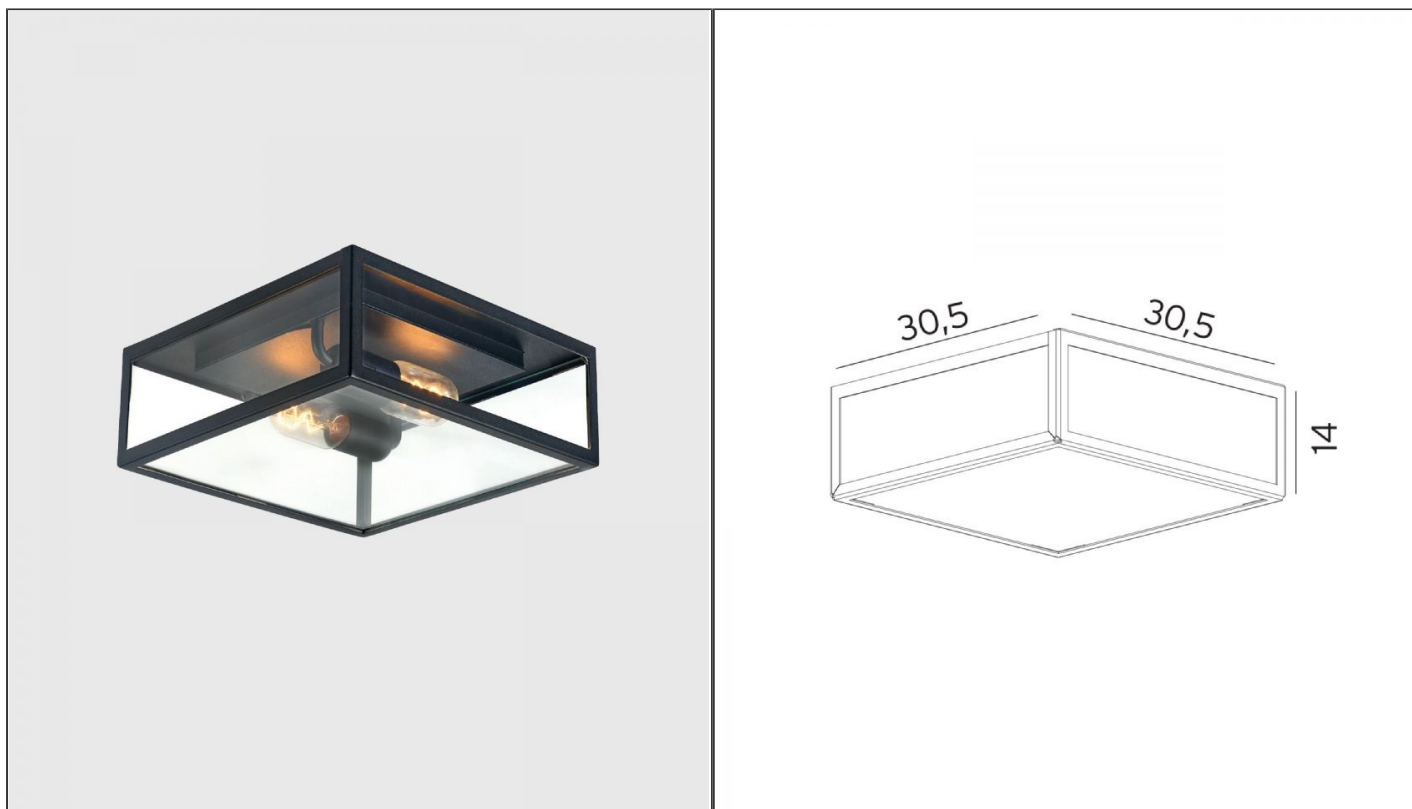

Lofoten Ceiling Light - Double

NLYS.1945B

PRODUCT DETAILS

Dimensions	30.5 × 30.5 cm
Application	Outdoor
Material	Glass, Steel
Finish	Black, Clear
Lamp	E27 Max 57W
IP-Rating	IP44
Availability	Upon Request