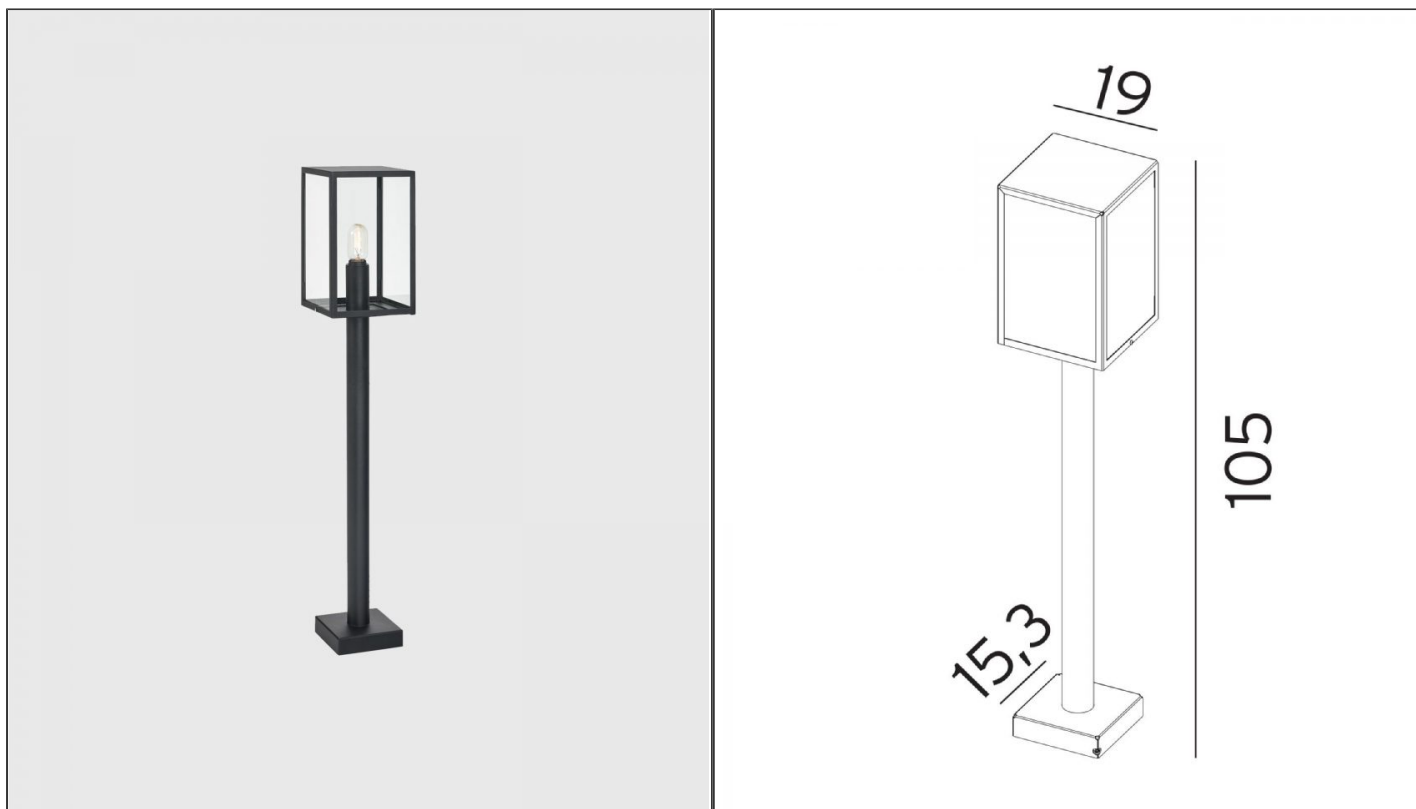

**Lofoten Bollard Light**

NLYS.1946B

**PRODUCT DETAILS**

<b>Dimensions (cm)</b>	H105 x W19
<b>Application</b>	Outdoor
<b>Material</b>	Glass, Aluminium, Steel
<b>Finish</b>	Black, Clear
<b>Lamp</b>	E27 Max 57W
<b>IP-Rating</b>	IP44
<b>Availability</b>	Upon Request