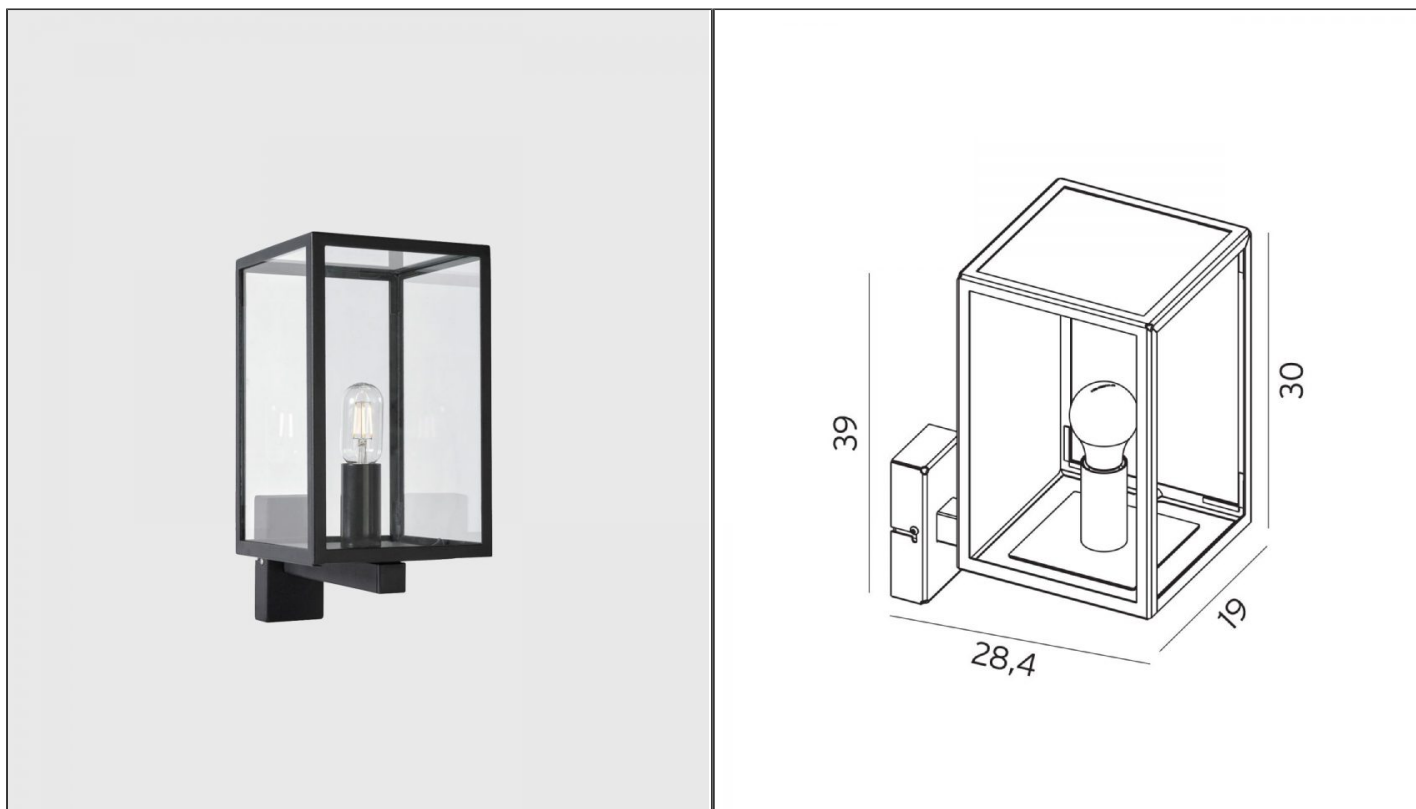

Lofoten Arm Wall Light

NLYS.1943B

PRODUCT DETAILS

| | |
|------------------------|-------------------|
| Dimensions (cm) | H30 x W19 x D28.4 |
| Application | Outdoor |
| Material | Glass, Steel |
| Finish | Black |
| Diffuser Finish | Clear |
| Lamp | E27 Max 57W |
| IP-Rating | IP44 |
| Availability | Upon Request |