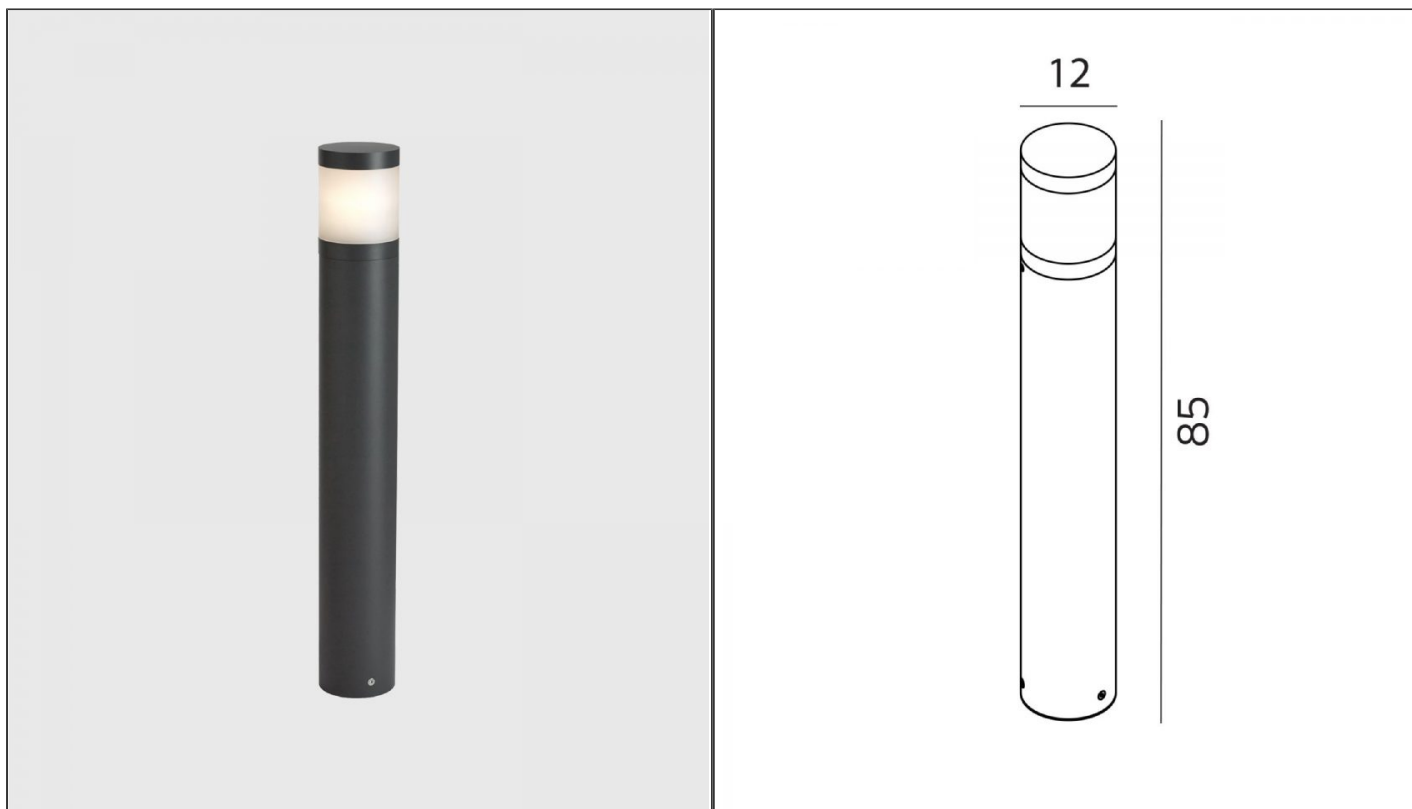

Lillesand Bollard Light - Graphite

NLYS.1380GR

PRODUCT DETAILS

Dimensions (cm)	H85 x W12
Application	Outdoor
Material	Aluminium
Lamp	E27 Max 46W
IP-Rating	IP54
Availability	Upon Request

NOTES
