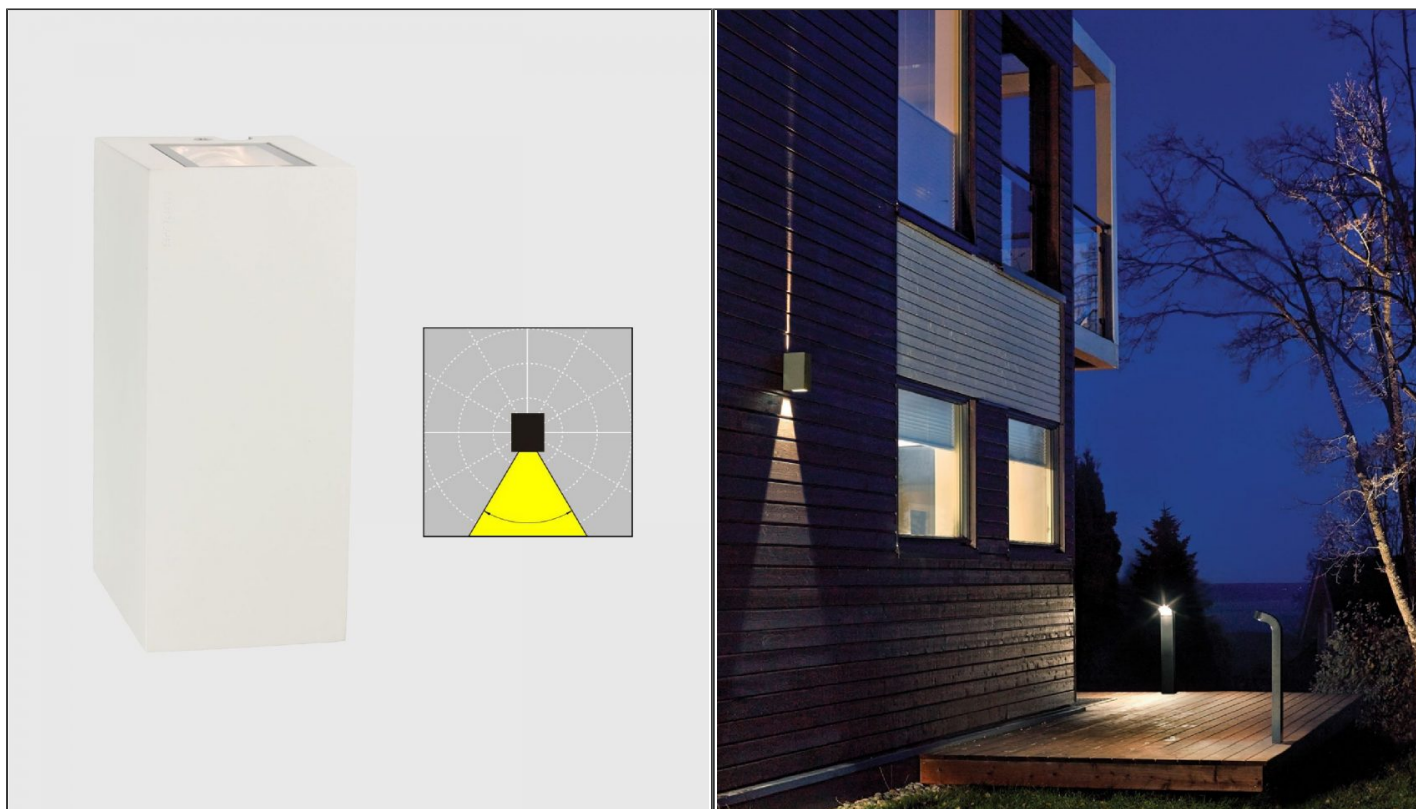

Lillehammer Wall Light

NLYS.1582W

PRODUCT DETAILS

Dimensions (cm)	H18.5 x W8 x P11
Application	Outdoor
Material	Cast Aluminium, Glass
Lamp	LED 3000K*
IP-Rating	IP65
Availability	Upon Request

NOTES
