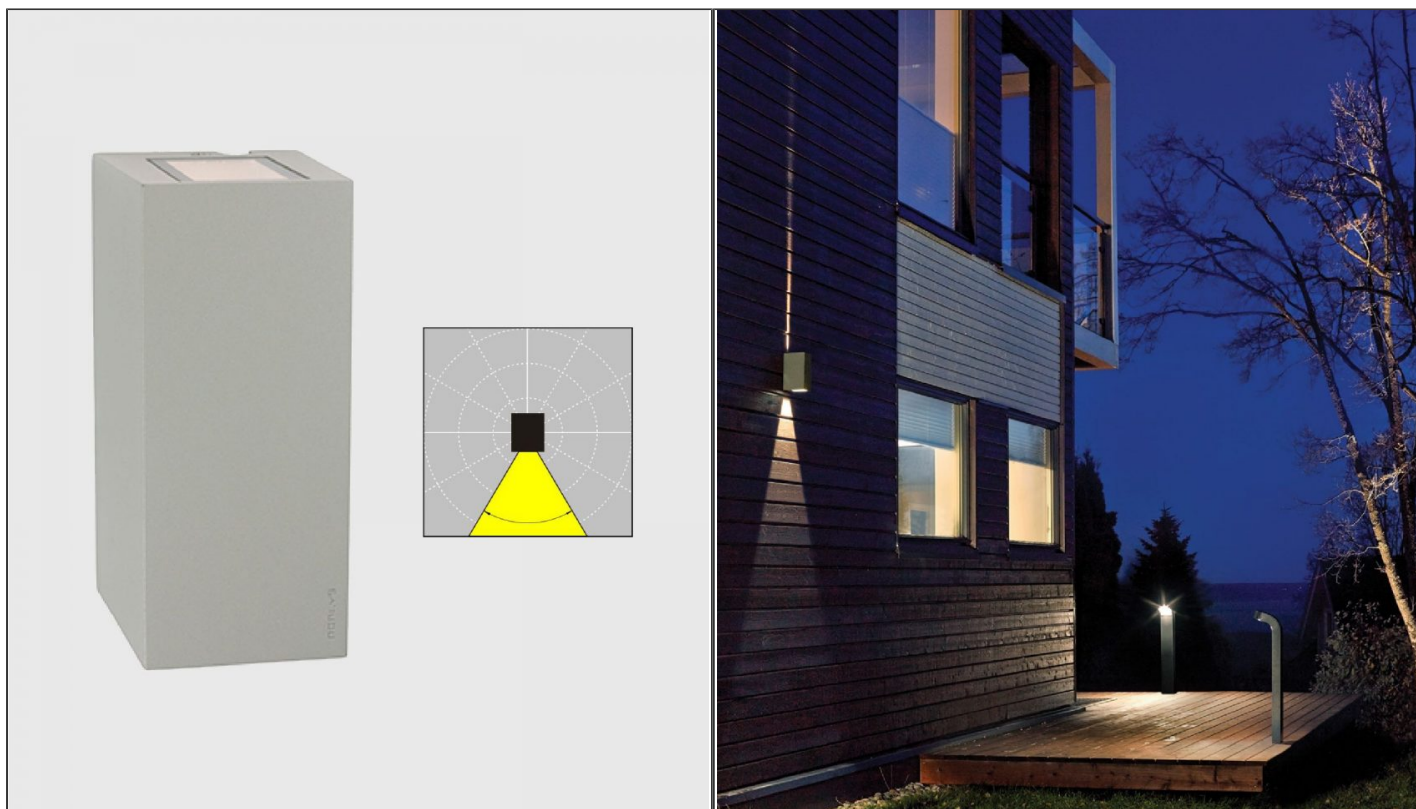

Lillehammer Wall Light

NLYS.1582AL

PRODUCT DETAILS

Dimensions (cm)	H18.5 x W8 x P11
Application	Outdoor
Material	Cast Aluminium, Glass
Lamp	LED 3000K*
IP-Rating	IP65
Availability	Upon Request

NOTES
