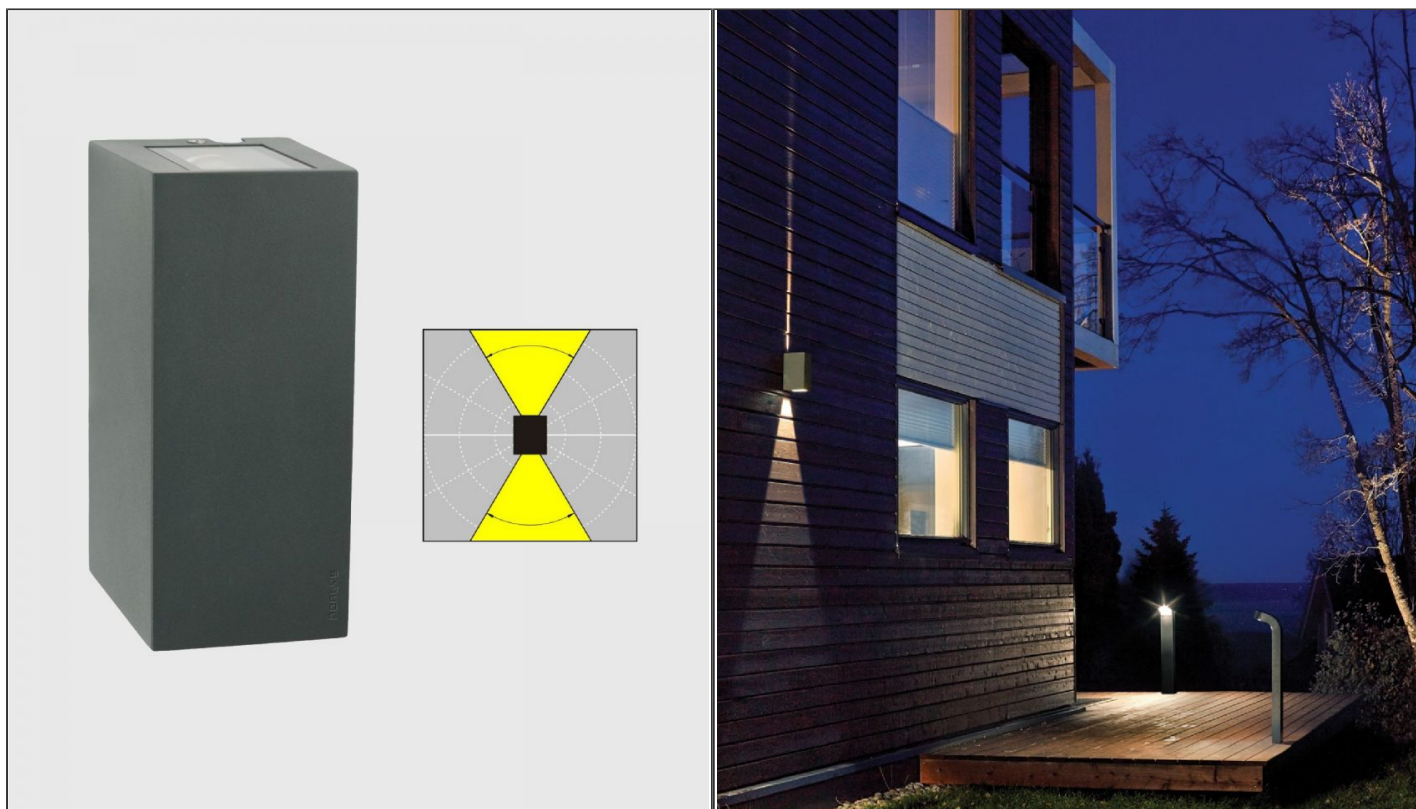

Lillehammer Wall Light

NLYS.1581GR

PRODUCT DETAILS

Dimensions (cm)	H18.5 x W8 x P11
Application	Outdoor
Material	Cast Aluminium, Glass
Lamp	LED 3000K*
IP-Rating	IP65
Availability	Upon Request

NOTES
