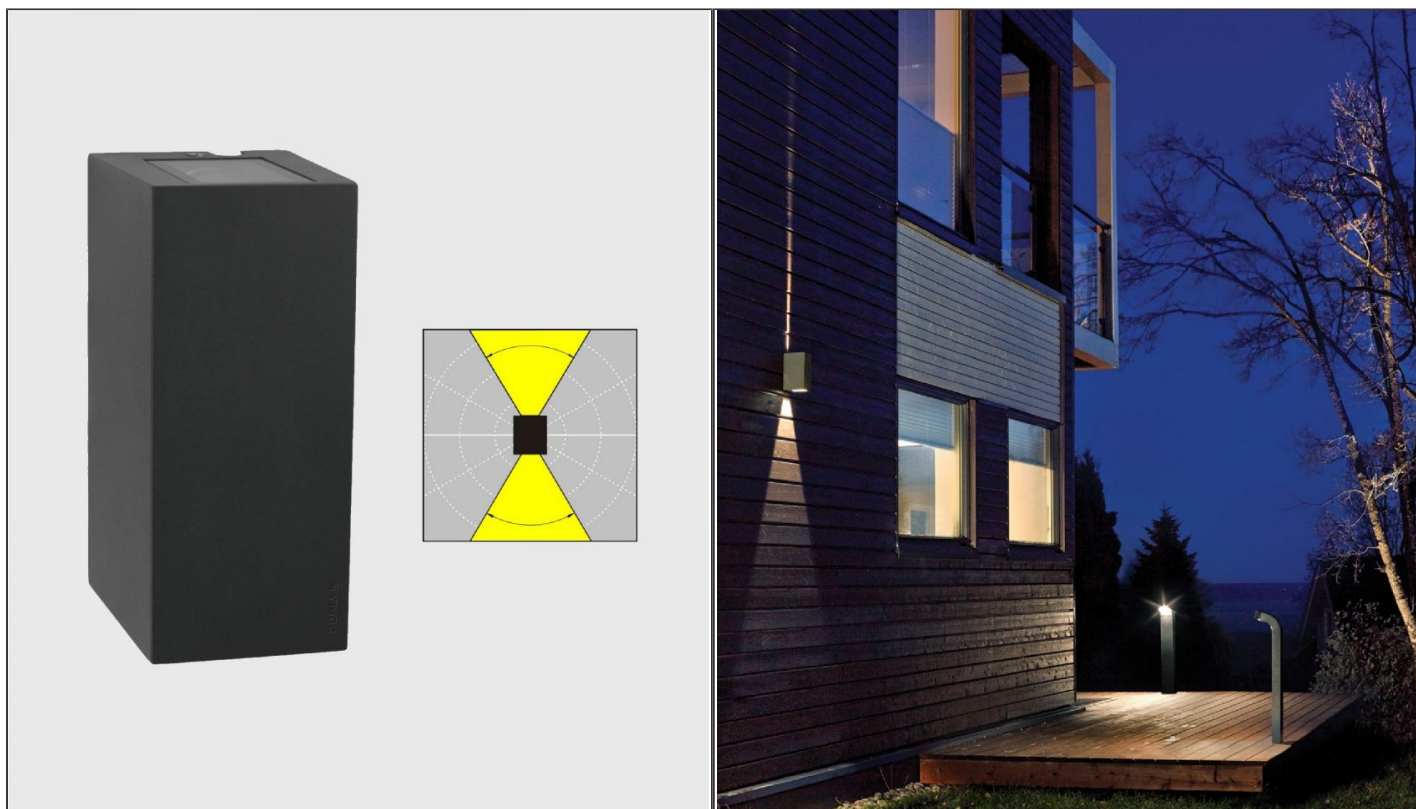

## Lillehammer Wall Light

NLYS.1581B

### PRODUCT DETAILS

<b>Dimensions (cm)</b>	H18.5 x W8 x P11
<b>Application</b>	Outdoor
<b>Material</b>	Cast Aluminium, Glass
<b>Lamp</b>	LED 3000K*
<b>IP-Rating</b>	IP65
<b>Availability</b>	Upon Request