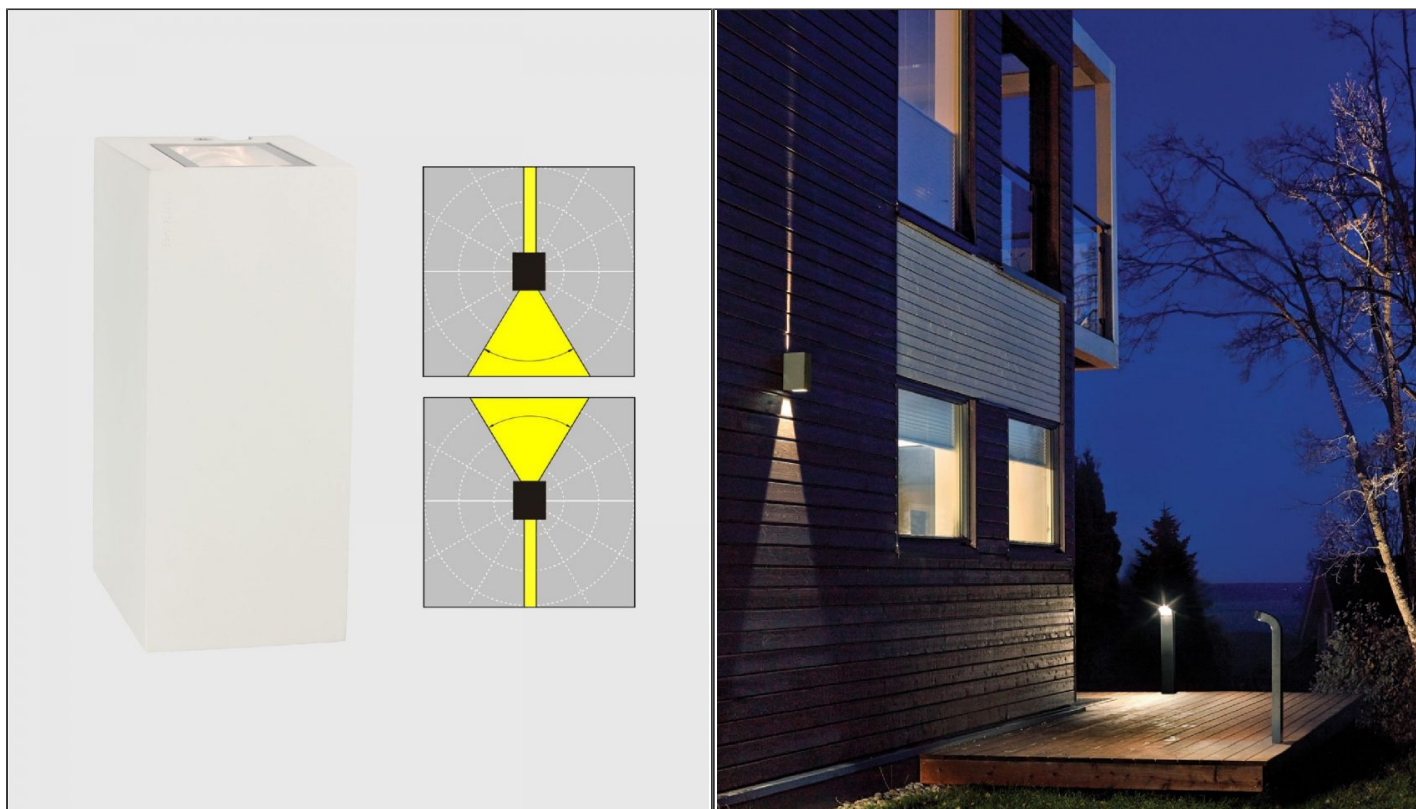

Lillehammer Wall Light

NLYS.1580W

PRODUCT DETAILS

Dimensions (cm)	H18.5 x W8 x P11
Application	Outdoor
Material	Cast Aluminium, Glass
Lamp	LED 3000K*
IP-Rating	IP65
Availability	Upon Request

NOTES
