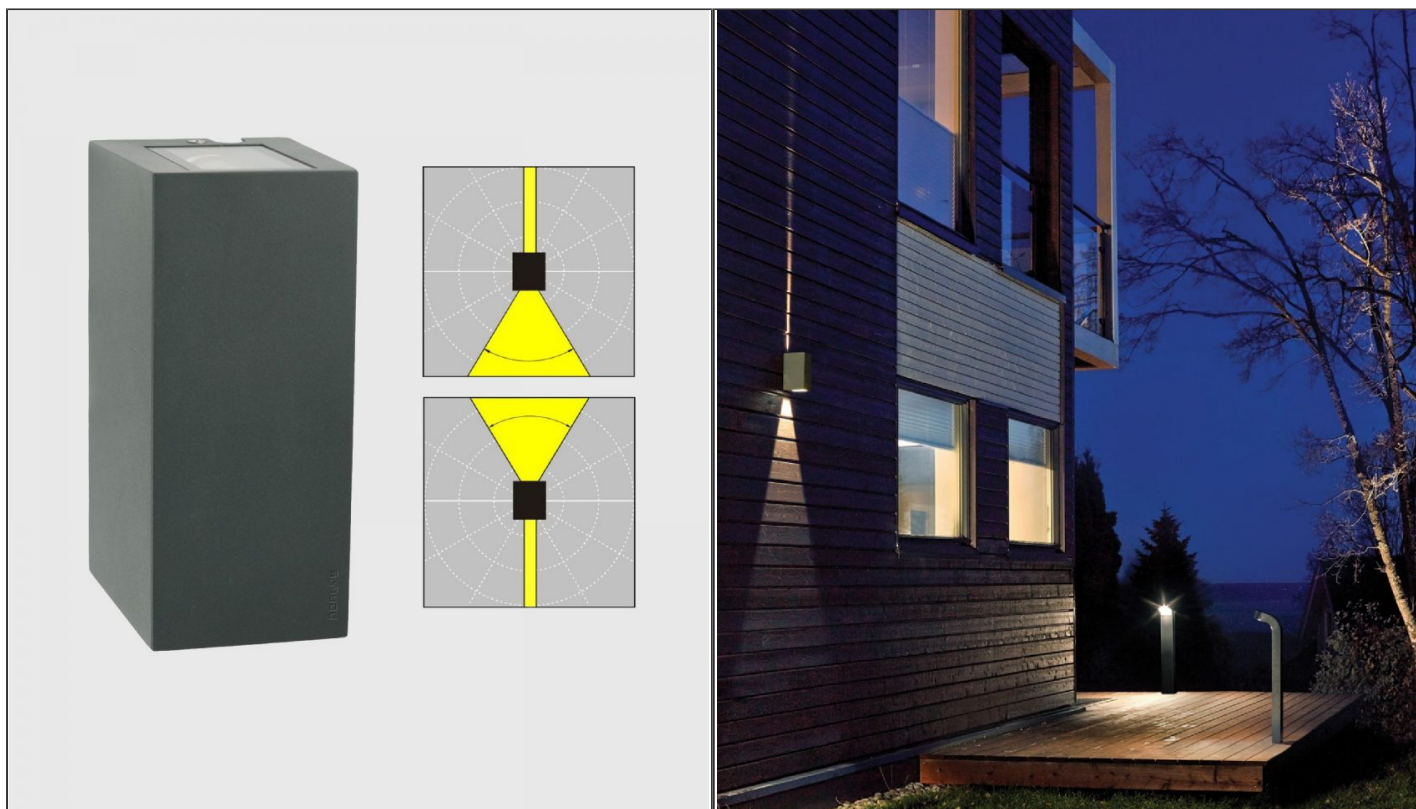

Lillehammer Wall Light

NLYS.1580GR

PRODUCT DETAILS

Dimensions (cm)	H18.5 x W8 x P11
Application	Outdoor
Material	Cast Aluminium, Glass
Lamp	LED 3000K*
IP-Rating	IP65
Availability	Upon Request

NOTES
