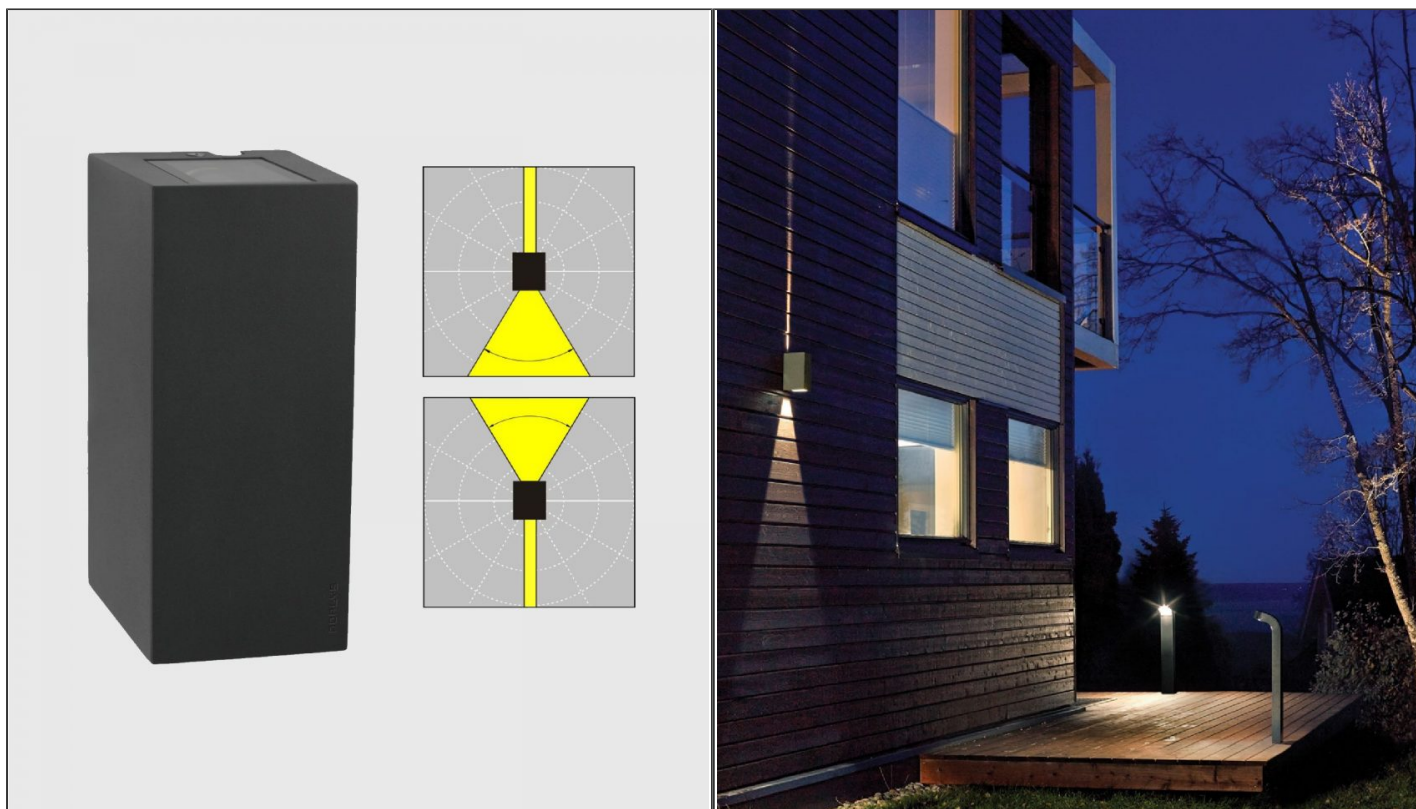

Lillehammer Wall Light

NLYS.1580B

PRODUCT DETAILS

Dimensions (cm)	H18.5 x W8 x P11
Application	Outdoor
Material	Cast Aluminium, Glass
Lamp	LED 3000K*
IP-Rating	IP65
Availability	Upon Request

NOTES
