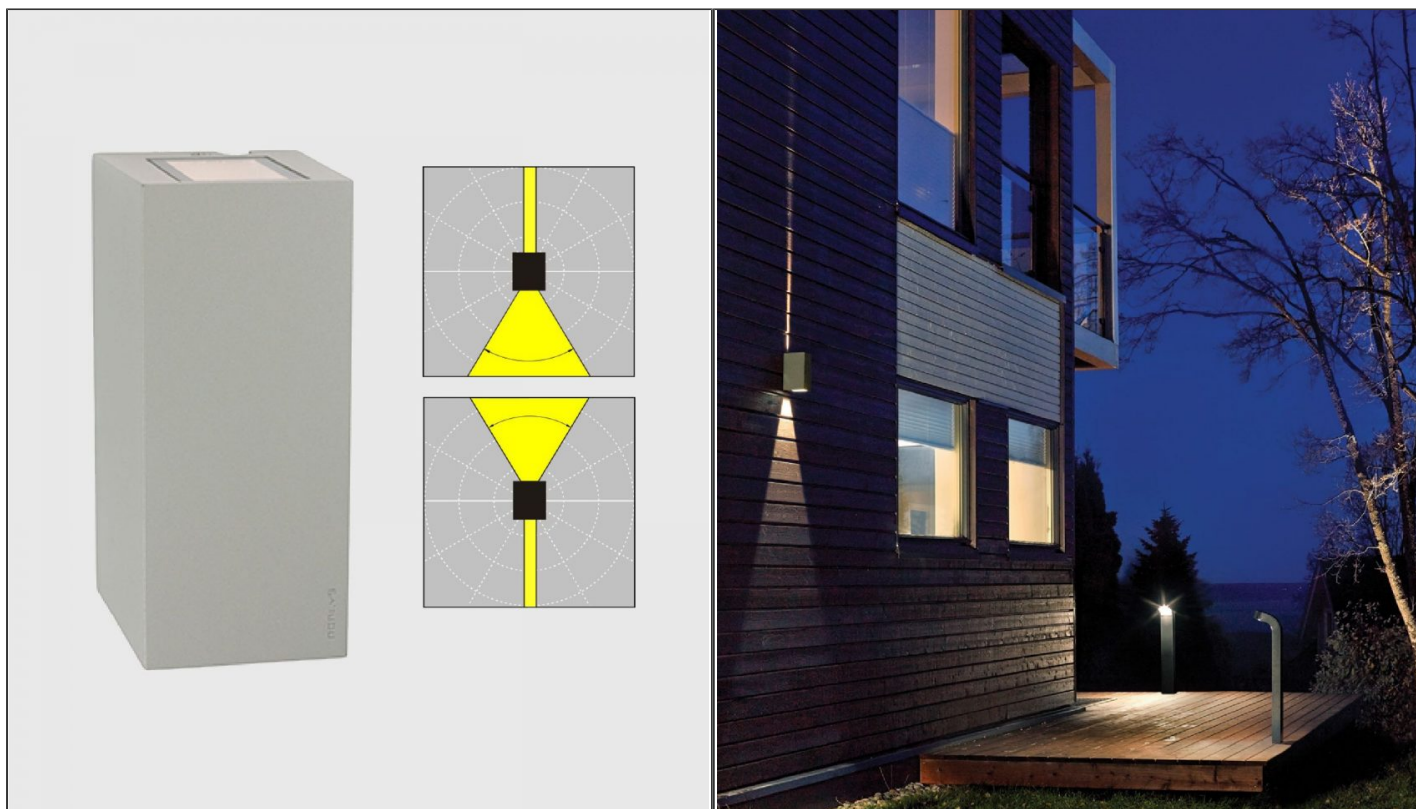

### Lillehammer Wall Light

NLYS.1580AL

#### PRODUCT DETAILS

<b>Dimensions (cm)</b>	H18.5 x W8 x P11
<b>Application</b>	Outdoor
<b>Material</b>	Cast Aluminium, Glass
<b>Lamp</b>	LED 3000K*
<b>IP-Rating</b>	IP65
<b>Availability</b>	Upon Request