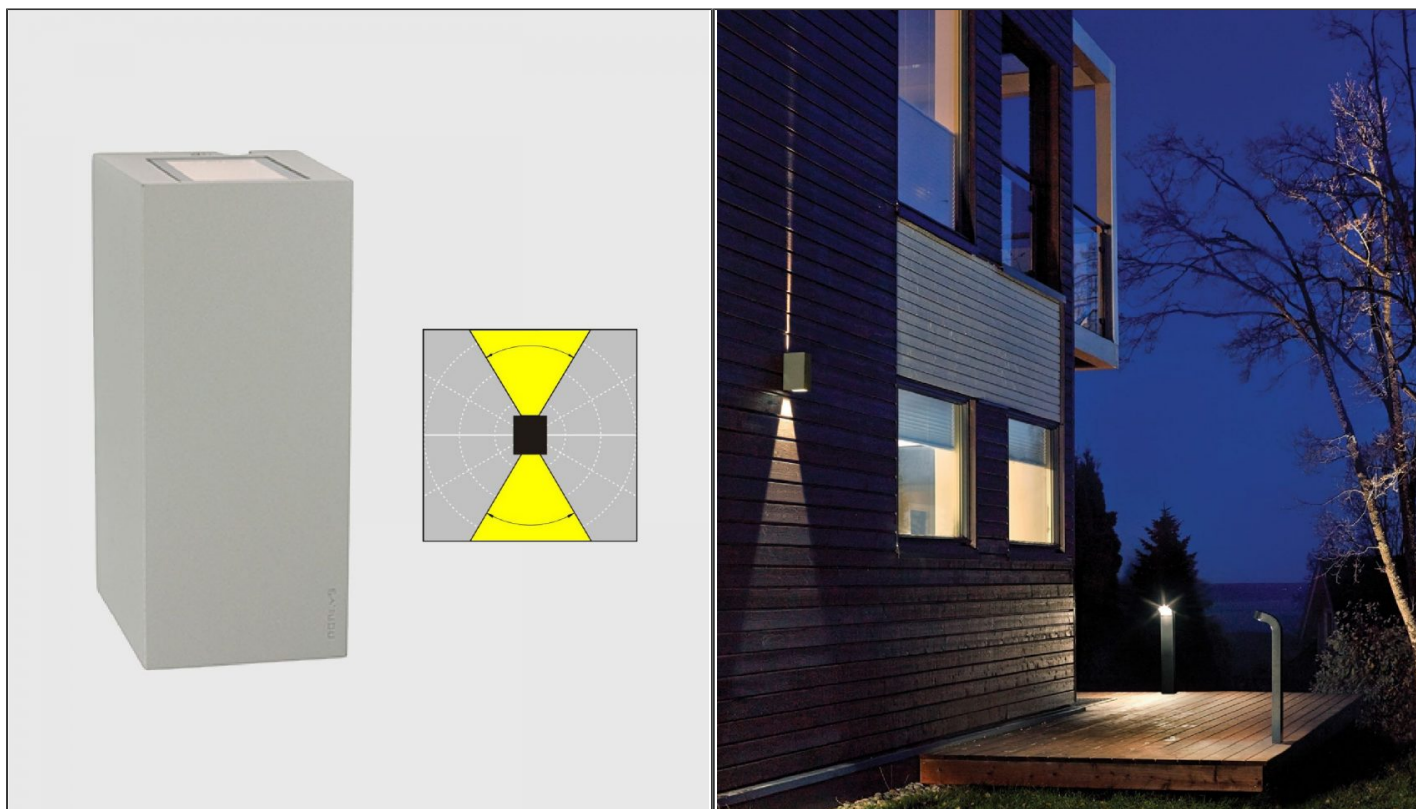

## Lillehammer Wall Light

NLYS.1581AL

### PRODUCT DETAILS

<b>Dimensions (cm)</b>	H18.5 x W8 x P11
<b>Application</b>	Outdoor
<b>Material</b>	Cast Aluminium, Glass
<b>Lamp</b>	LED 3000K*
<b>IP-Rating</b>	IP65
<b>Availability</b>	Upon Request