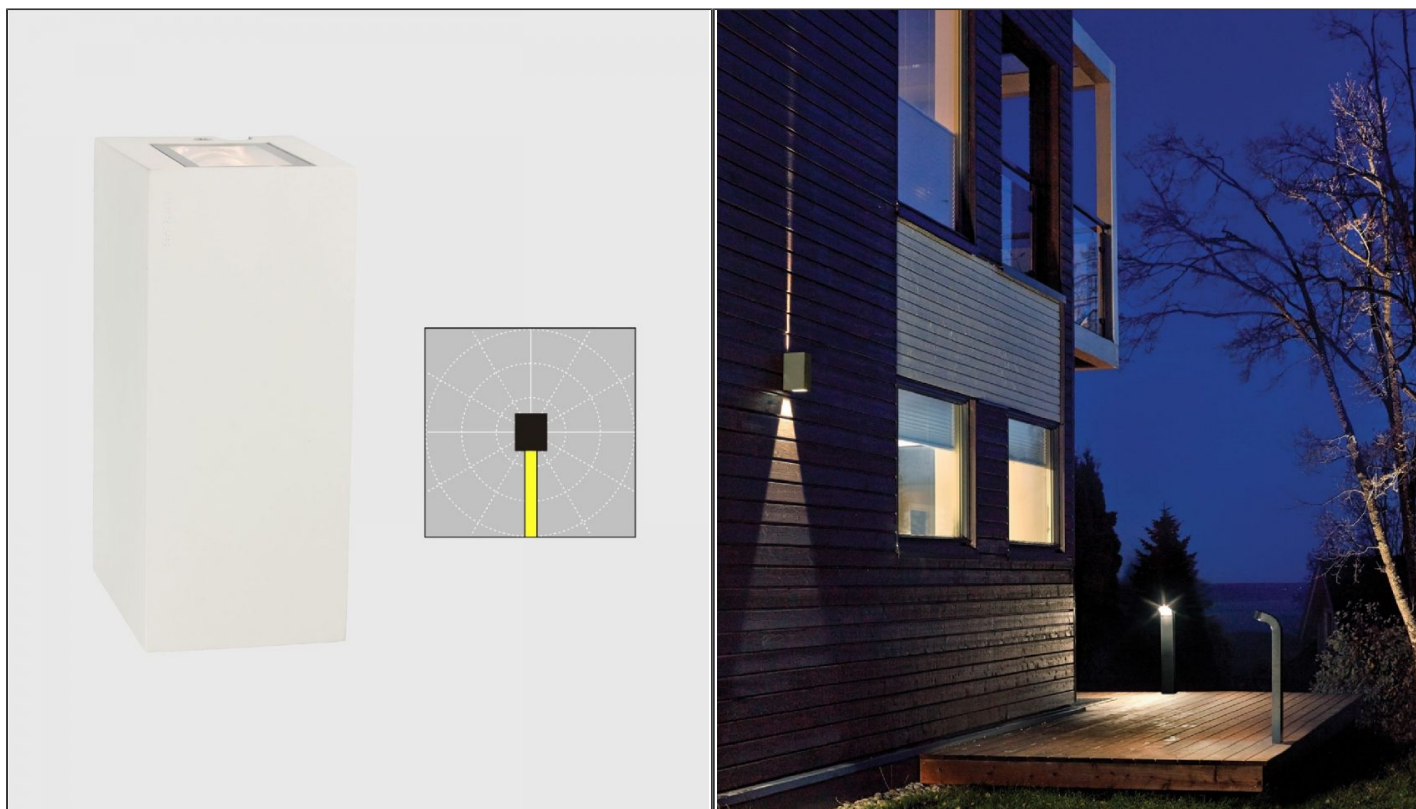

Lillehammer Wall Light

NLYS.1584W

PRODUCT DETAILS

Dimensions (cm)	H18.5 x W8 x P11
Application	Outdoor
Material	Cast Aluminium, Glass
Lamp	LED 3000K*
IP-Rating	IP65
Availability	Upon Request

NOTES
