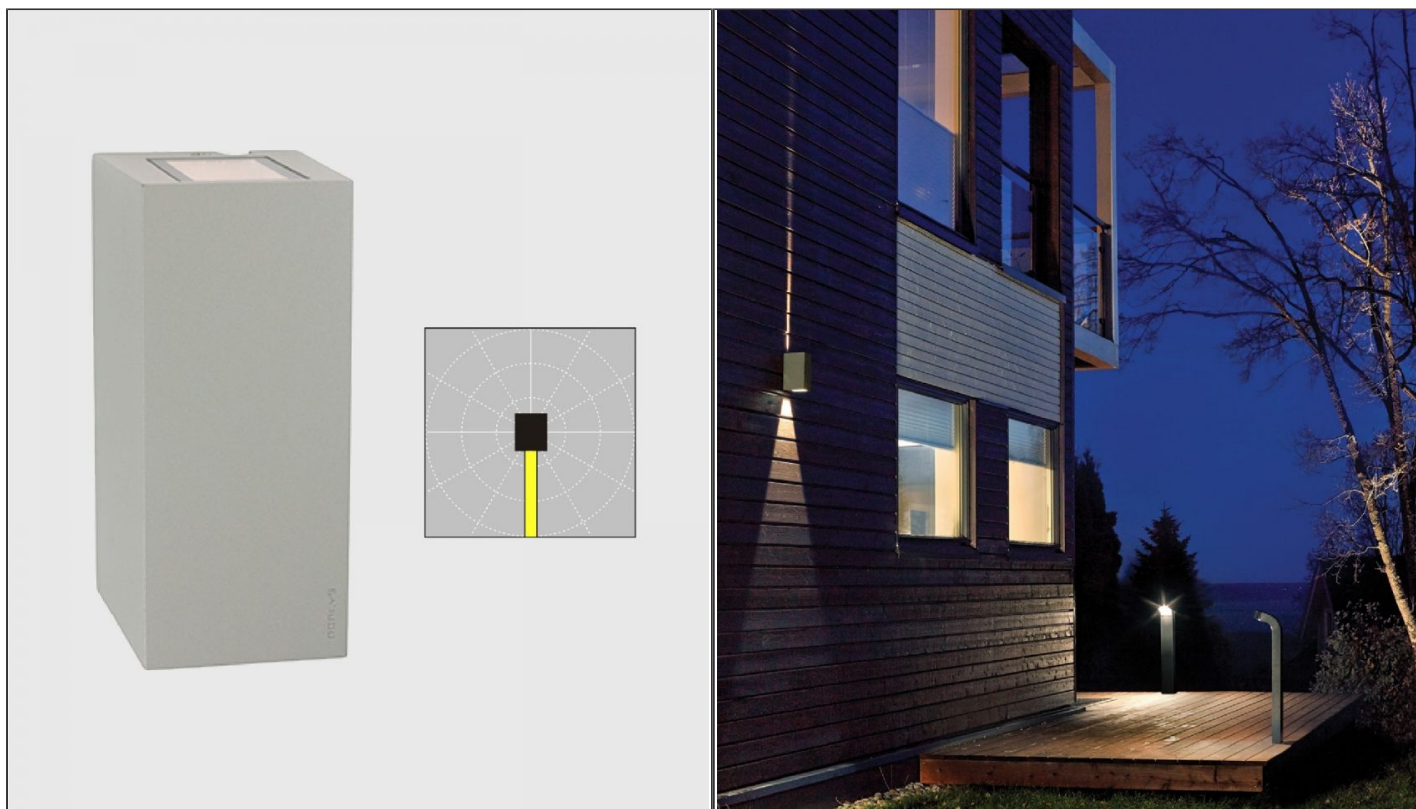

Lillehammer Wall Light

NLYS.1584AL

PRODUCT DETAILS

Dimensions (cm)	H18.5 x W8 x P11
Application	Outdoor
Material	Cast Aluminium, Glass
Lamp	LED 3000K*
IP-Rating	IP65
Availability	Upon Request

NOTES
