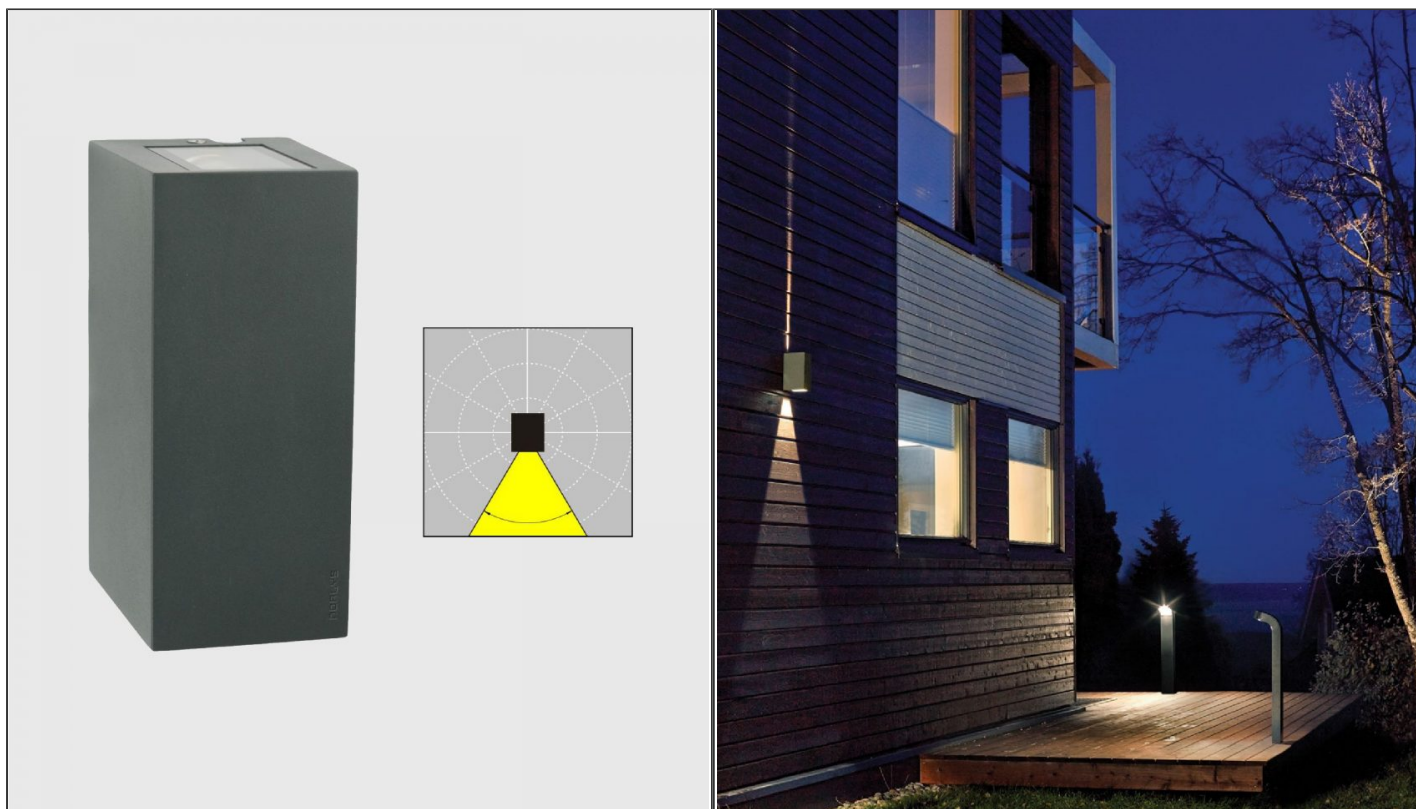

### Lillehammer Wall Light

NLYS.1582GR

#### PRODUCT DETAILS

<b>Dimensions (cm)</b>	H18.5 x W8 x P11
<b>Application</b>	Outdoor
<b>Material</b>	Cast Aluminium, Glass
<b>Lamp</b>	LED 3000K*
<b>IP-Rating</b>	IP65
<b>Availability</b>	Upon Request