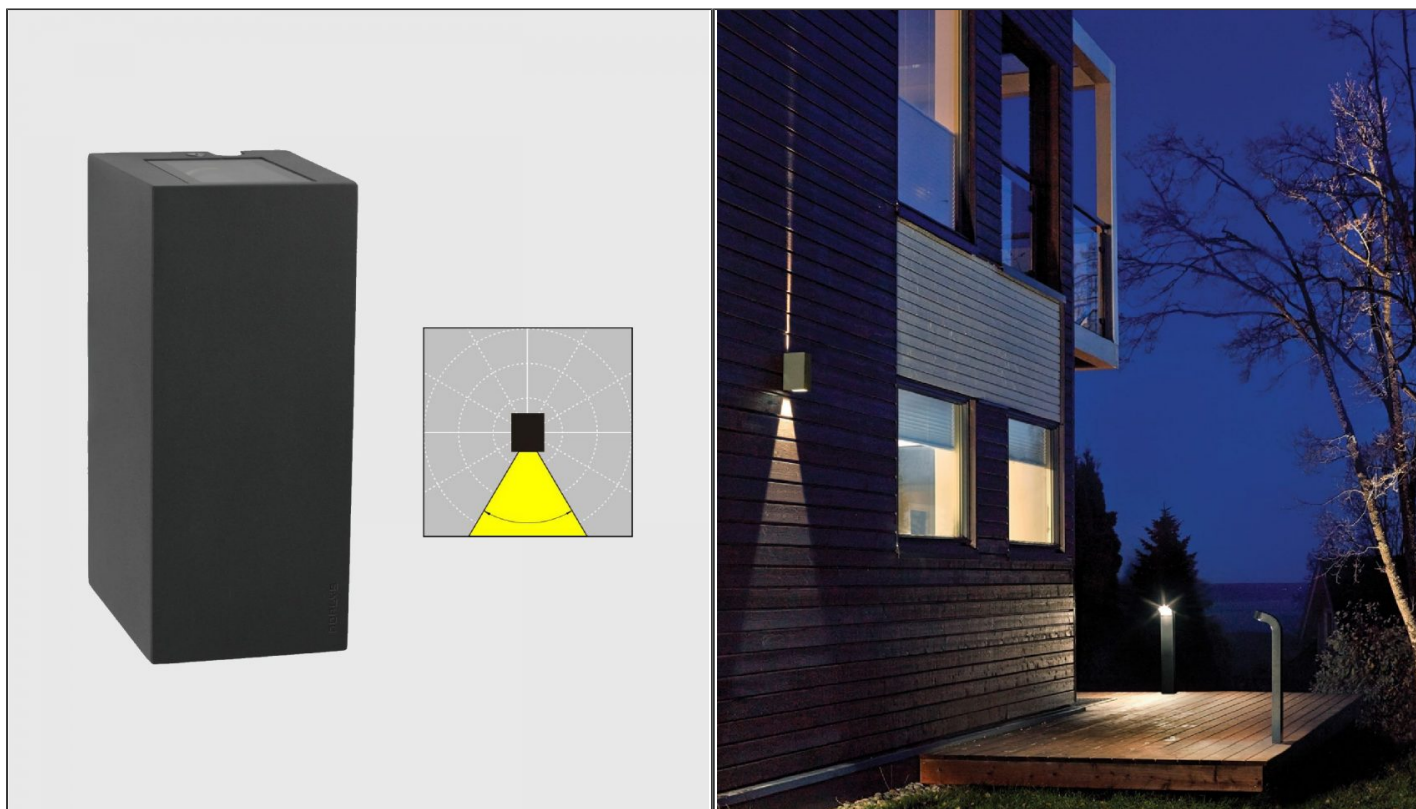

## Lillehammer Wall Light

NLYS.1582B

### PRODUCT DETAILS

<b>Dimensions (cm)</b>	H18.5 x W8 x P11
<b>Application</b>	Outdoor
<b>Material</b>	Cast Aluminium, Glass
<b>Lamp</b>	LED 3000K*
<b>IP-Rating</b>	IP65
<b>Availability</b>	Upon Request