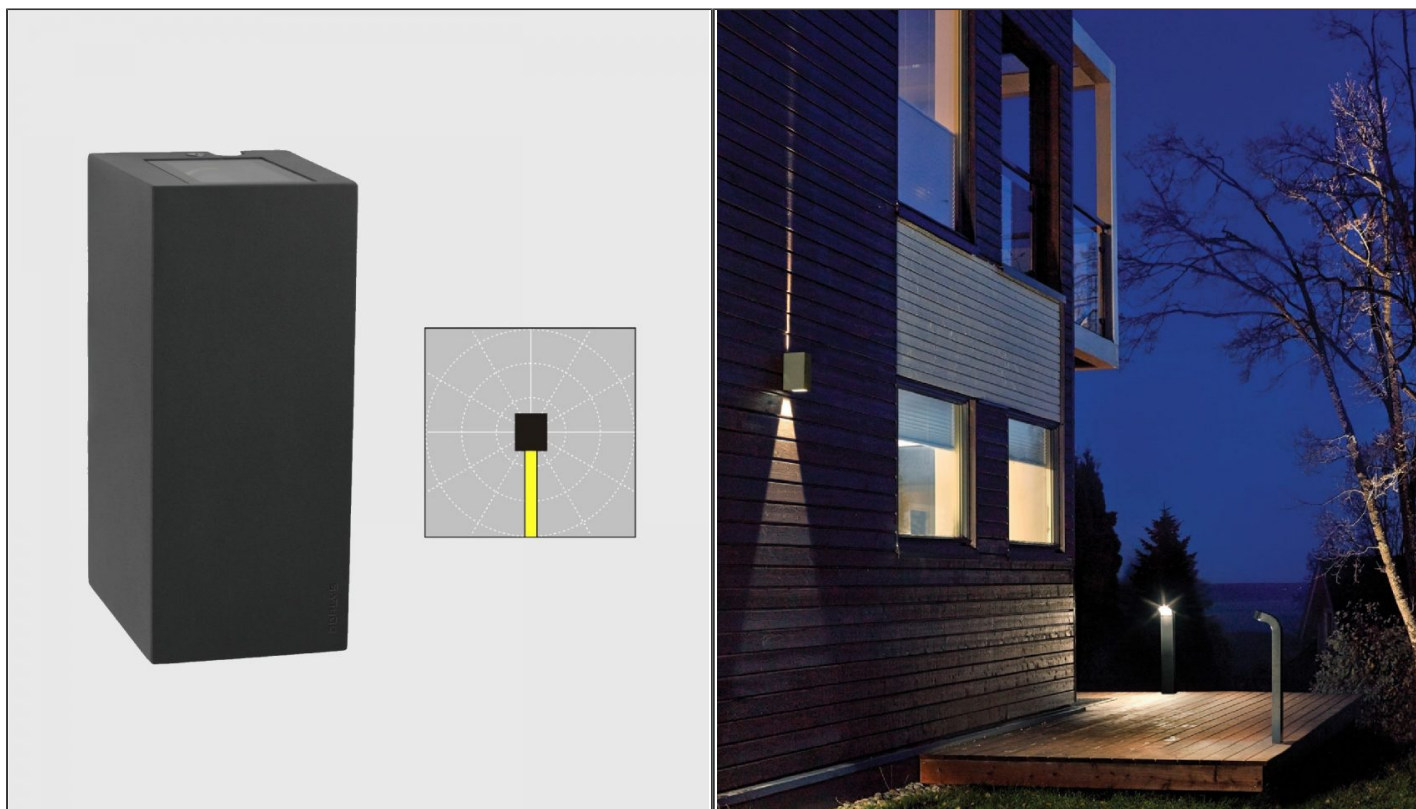

Lillehammer Wall Light

NLYS.1584B

PRODUCT DETAILS

Dimensions (cm)	H18.5 x W8 x P11
Application	Outdoor
Material	Cast Aluminium, Glass
Lamp	LED 3000K*
IP-Rating	IP65
Availability	Upon Request

NOTES
