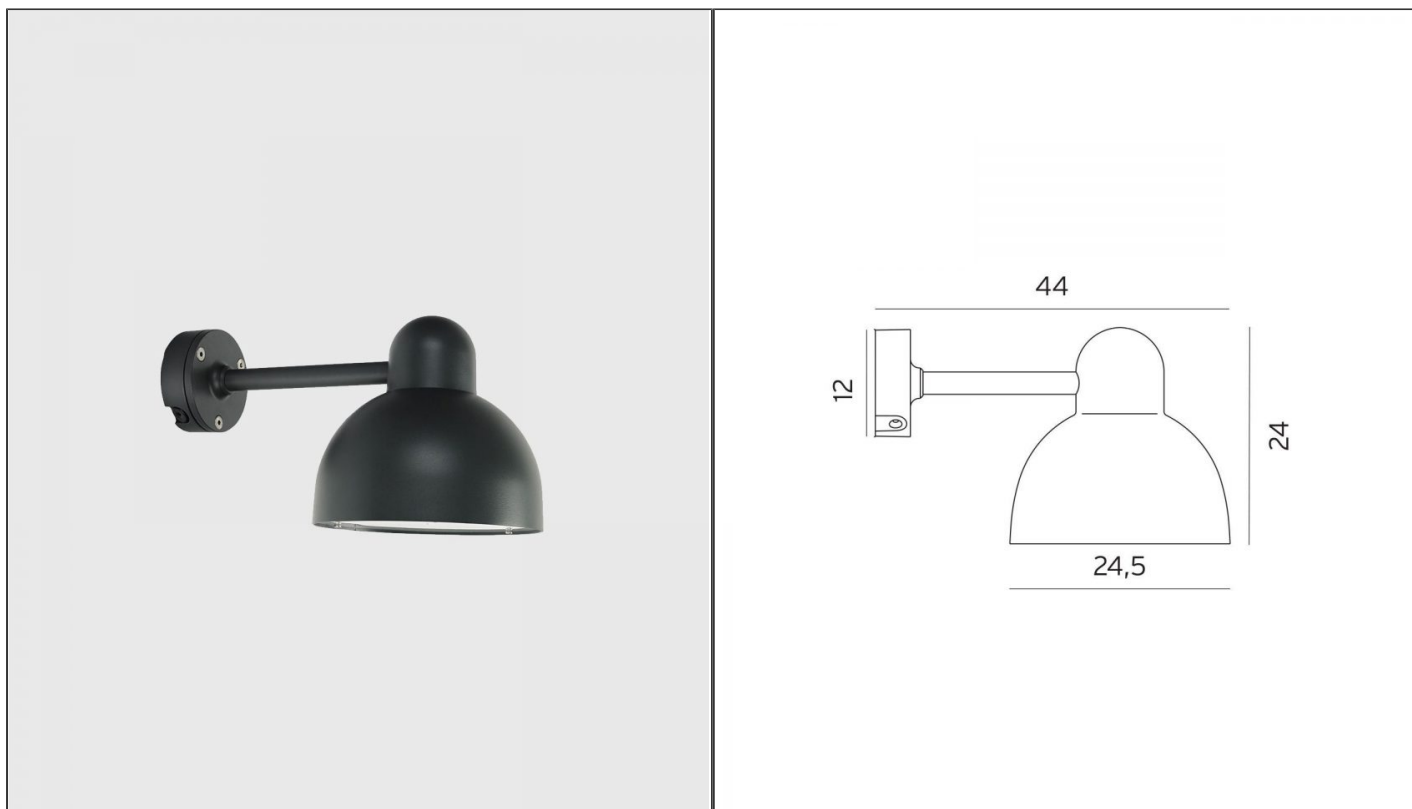

Koster Wall Light - Graphite

NLYS.724GR

PRODUCT DETAILS

Dimensions (cm) H24 x W24.5 x P44

Application Outdoor

Material Aluminium

Lamp E27 Max 77W

IP-Rating IP54