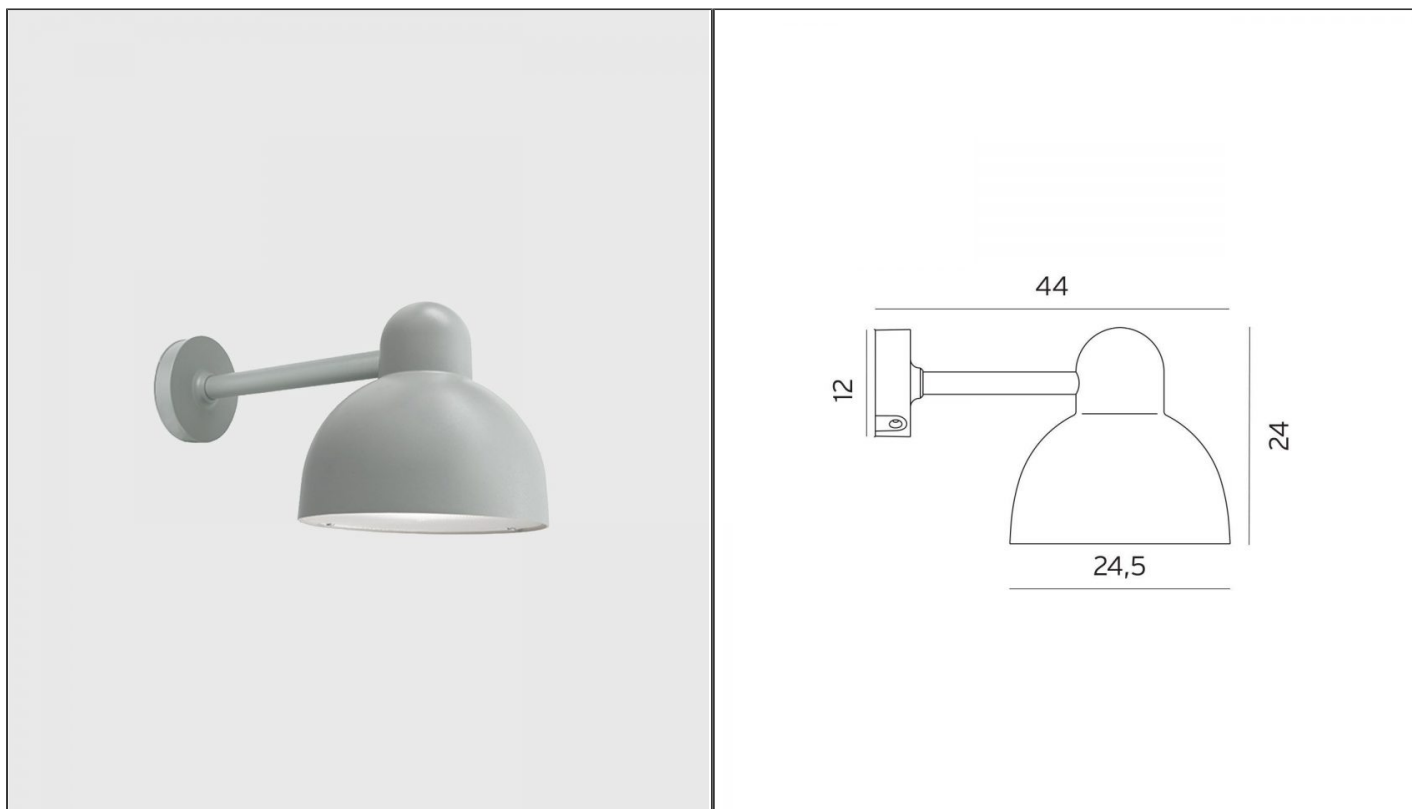

Koster Wall Light - Aluminium

NLYS.724AL

PRODUCT DETAILS

| | |
|------------------------|-------------------|
| Dimensions (cm) | H24 x W24.5 x P44 |
| Application | Outdoor |
| Material | Aluminium |
| Lamp | E27 Max 77W |
| IP-Rating | IP54 |
| Availability | Upon Request |