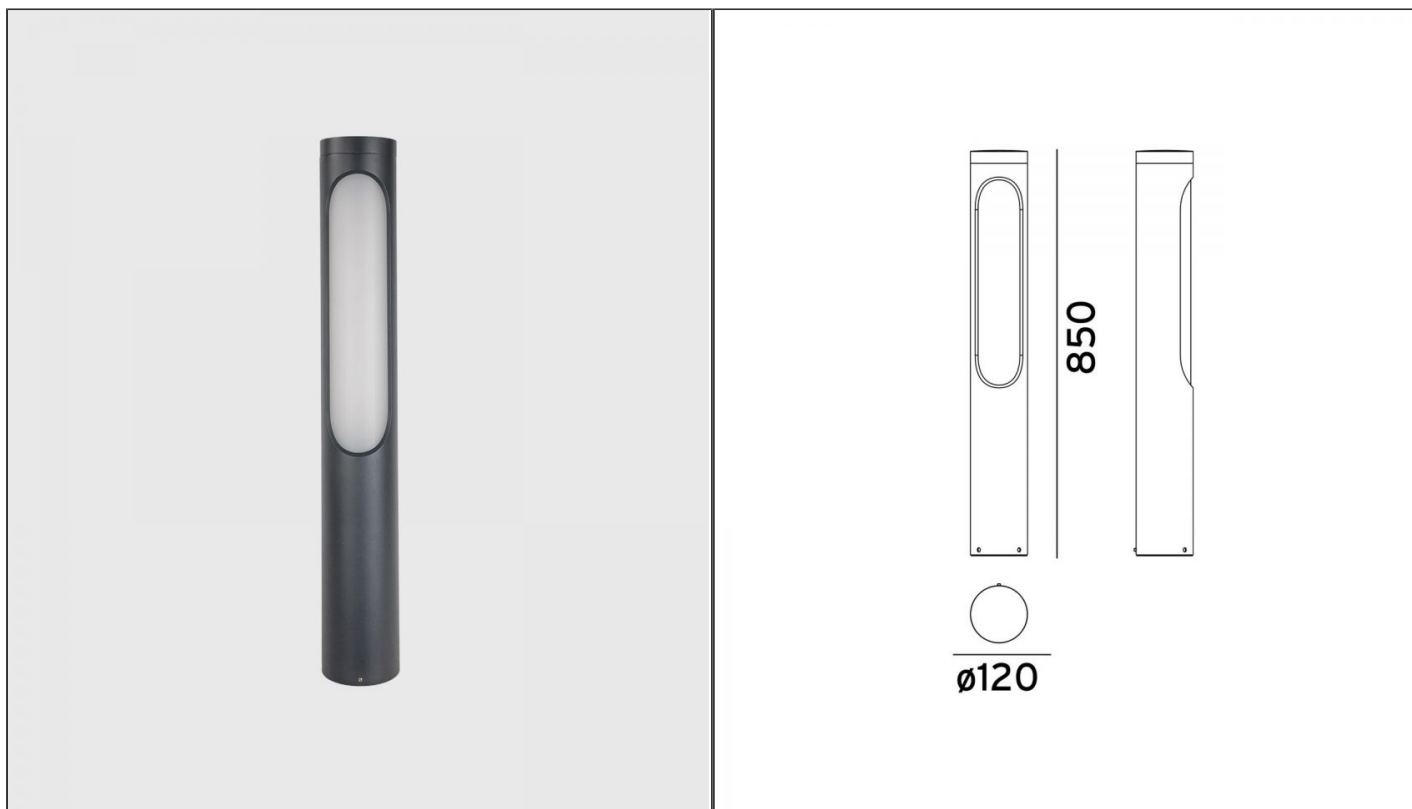

Kisa 2lt Bollard Light - Graphite

NLYS.5184GR

PRODUCT DETAILS

Dimensions (cm)	H85 x Ø12
Application	Outdoor
Material	Aluminium, Polycarbonate
Lamp	LED 15W 3000K
IP-Rating	IP55

NOTES
