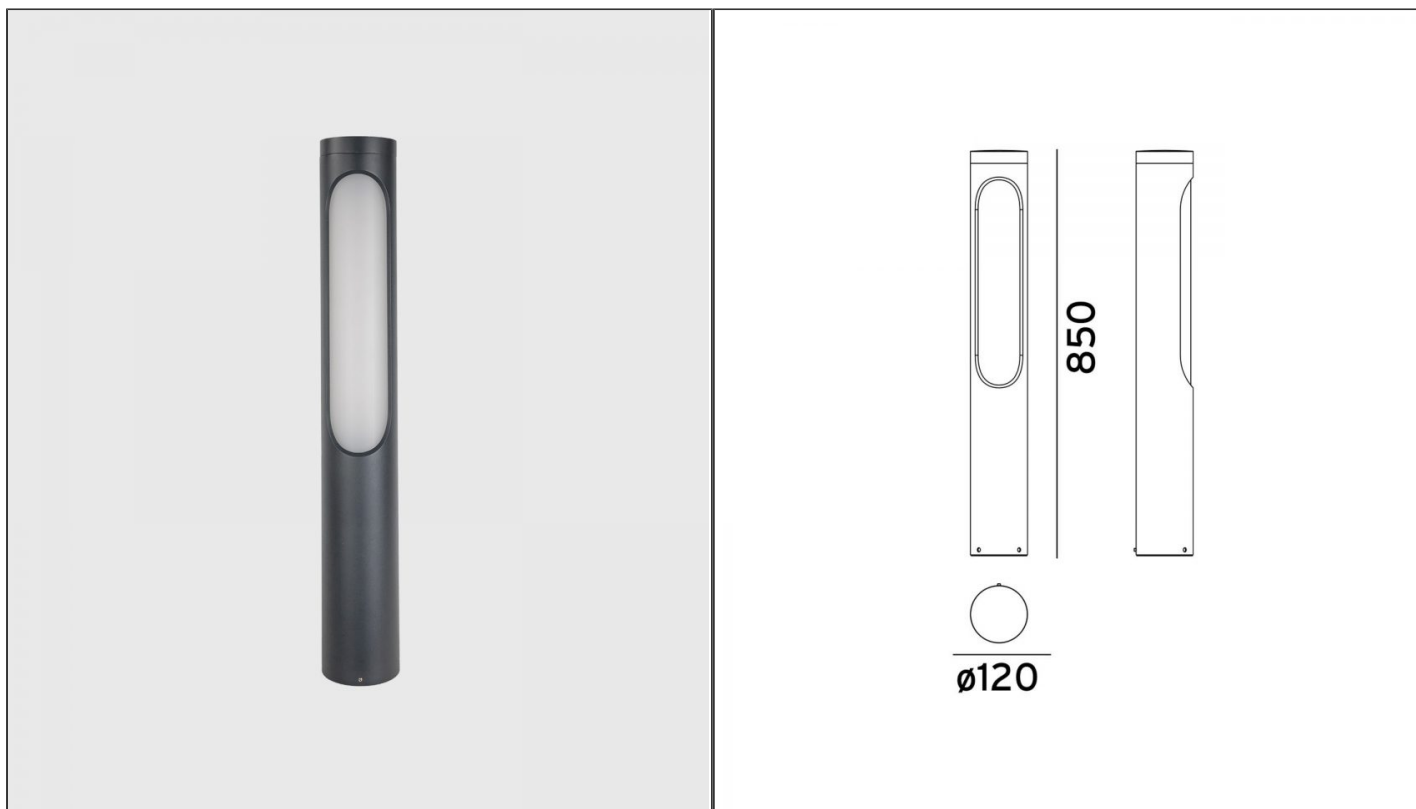

**Kisa 1lt Bollard Light - Graphite**

NLYS.5180GR

**PRODUCT DETAILS**

<b>Dimensions (cm)</b>	H85 x Ø12
<b>Application</b>	Outdoor
<b>Material</b>	Aluminium, Polycarbonate
<b>Lamp</b>	LED 8.8W 3000K
<b>IP-Rating</b>	IP55