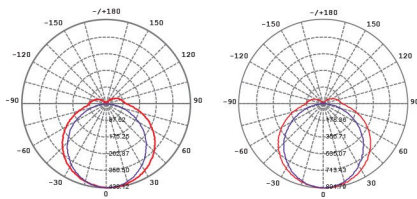

Dimensions

SL9721

Photometric Data

Photometric Data (at maintained power)

Unit: cd C0/C180 — C90/C270 —

SL9721/20W WW at 3000K

SL9721/35W DL at 5000K

THE NEW ESS106 IS SMALL IN SIZE BUT BIG ON FEATURES.