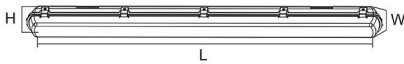

Dimensions

SL9721