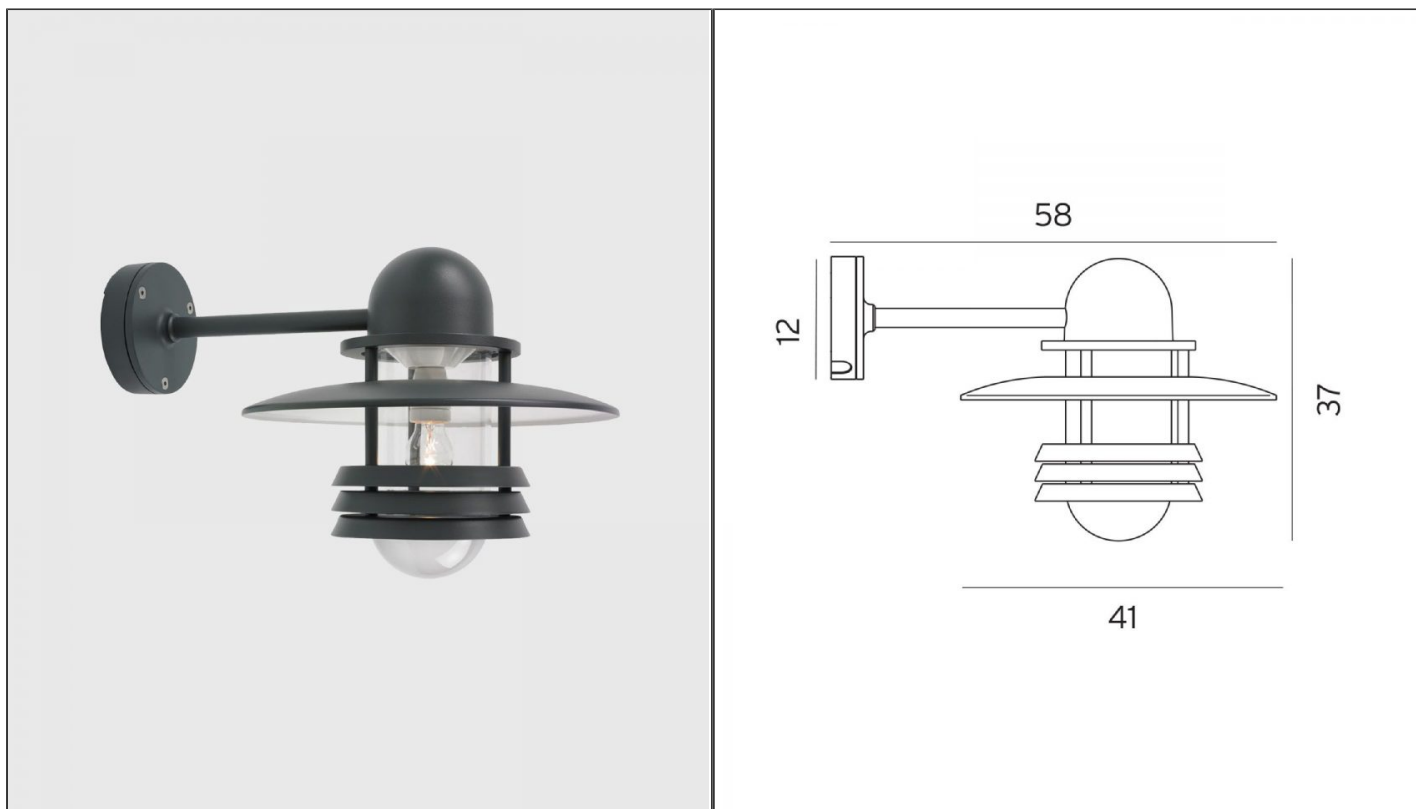

Helsinki Wall Light - Graphite

NLYS.886GR

PRODUCT DETAILS

Dimensions (cm)	H37 x P58
Application	Outdoor
Material	Aluminium, Polycarbonate
Lamp	E27 Max 77W
IP-Rating	IP54
Availability	Upon Request

NOTES
