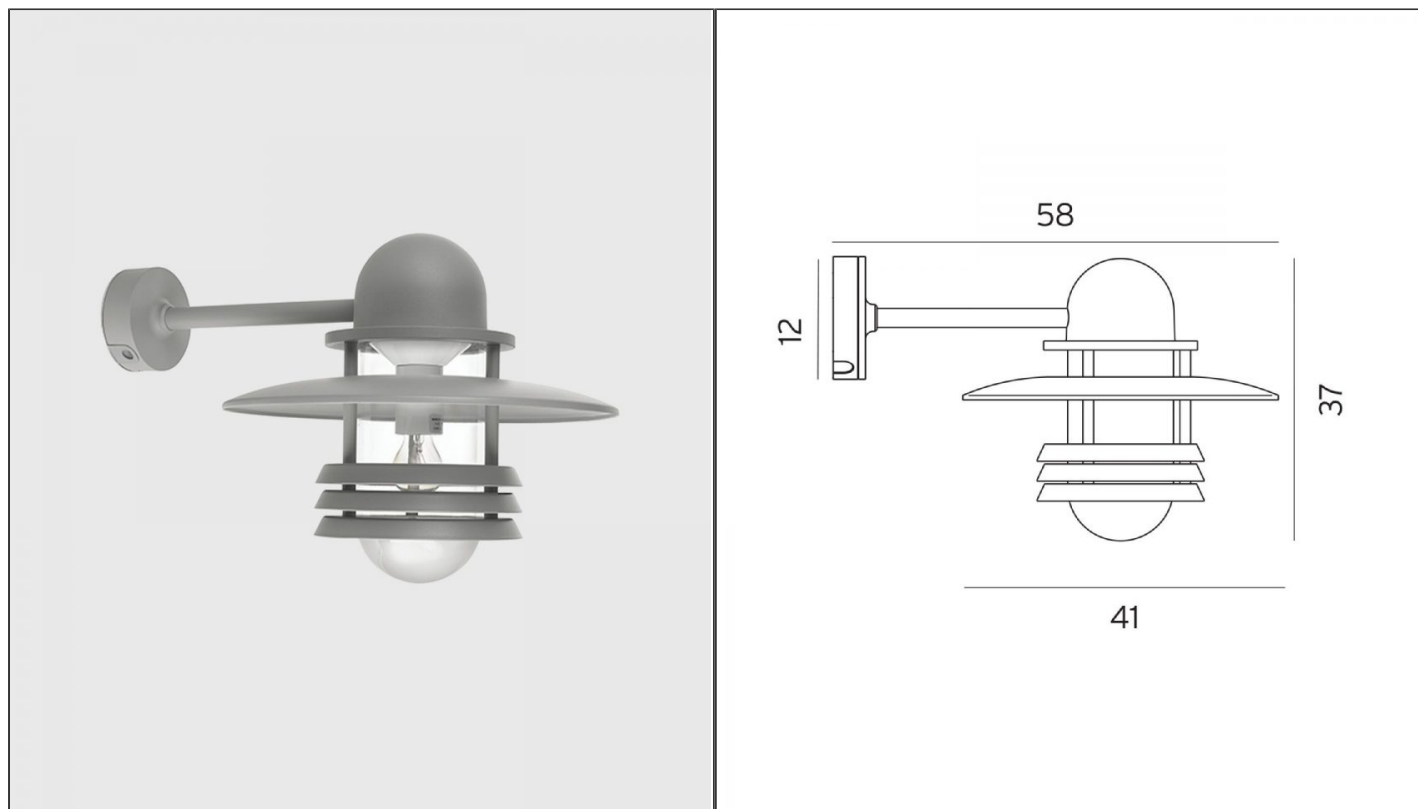

Helsinki Wall Light - Aluminium

NLYS.886AL

PRODUCT DETAILS

Dimensions (cm)	H37 x P58
Application	Outdoor
Material	Aluminium, Polycarbonate
Lamp	E27 Max 77W
IP-Rating	IP54
Availability	Upon Request

NOTES
