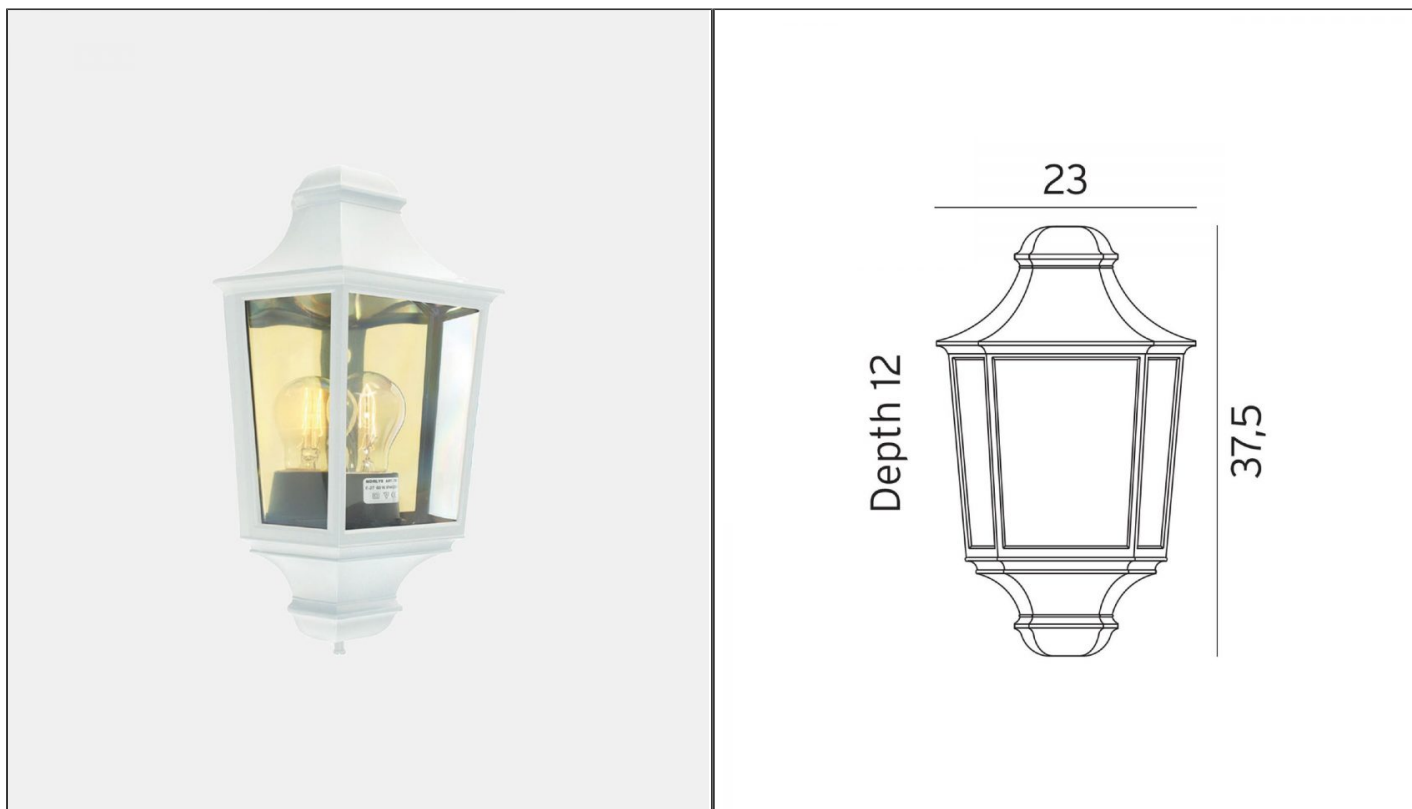

Glasgow Wall Light - White

NLYS.730W

PRODUCT DETAILS

Dimensions (cm)	H37.8 x W23 x P12
Application	Outdoor
Material	Polycarbonate, Steel
Lamp	E27 Max 46W
IP-Rating	IP54
Availability	Upon Request

NOTES
