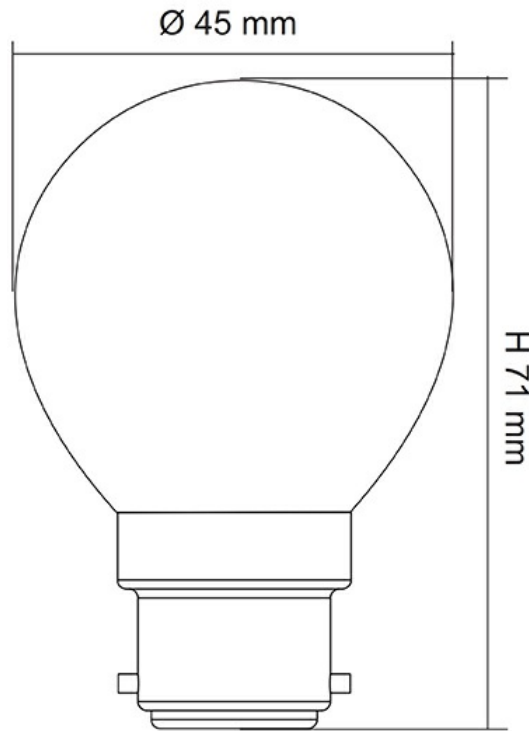

### Design Specifications

- Opal glass diffuser, B15, B22, E14, E27 bases
- High efficiency LED filament and colour rendering, CRI >80
- Integral trailing edge dimmable LED driver
- 320° beam angle
- Colour temperature 2700K / 5000K
- 1:1 size to traditional fancy round lamp, dimmable, suits most fancy round lamp fittings, double insulation

### Technical Specification

Model No.	Description	Input Voltage (V/AC)	Power (W)	Lumens (lm)	CCT (K)	CRI
LFR27B15D	LED FR LAMP 4W B15 WW OPAL DIM	240	4	400	2700	80
LFR27B22D	LED FR LAMP 4W B22 WW OPAL DIM	240	4	400	2700	80
LFR27E14D	LED FR LAMP 4W E14 WW OPAL DIM	240	4	400	2700	80
LFR27E27D	LED FR LAMP 4W E27 WW OPAL DIM	240	4	400	2700	80
LFR50B15D	LED FR LAMP 4W B15 DL OPAL DIM	240	4	400	5000	80
LFR50B22D	LED FR LAMP 4W B22 DL OPAL DIM	240	4	400	5000	80
LFR50E14D	LED FR LAMP 4W E14 DL OPAL DIM	240	4	400	5000	80
LFR50E27D	LED FR LAMP 4W E27 DL OPAL DIM	240	4	400	5000	80

Model No.	Beam Angle (°)	Dimmable	Dimensions (mm)	Base Type
LFR27B15D	320	YES	75(L) x 45(W)	B15
LFR27B22D	320	YES	71(L) x 45(W)	B22
LFR27E14D	320	YES	77(L) x 45(W)	E14
LFR27E27D	320	YES	73(L) x 45(W)	E27
LFR50B15D	320	YES	75(L) x 45(W)	B15
LFR50B22D	320	YES	71(L) x 45(W)	B22
LFR50E14D	320	YES	77(L) x 45(W)	E14
LFR50E27D	320	YES	73(L) x 45(W)	E27

## Dimensions

LFR B15

LFR B22

LFR E14

LFR E27