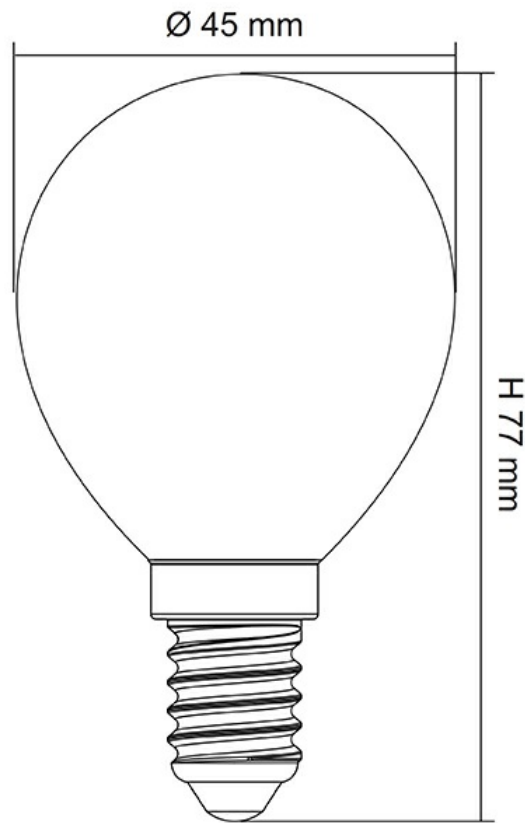

### Design Specifications

- Opal glass diffuser, B15, B22, E14, E27 bases
- High efficiency LED filament and colour rendering, CRI >80
- Integral trailing edge dimmable LED driver
- 320° beam angle
- Colour temperature 2700K / 5000K
- 1:1 size to traditional fancy round lamp, dimmable, suits most fancy round lamp fittings, double insulation

### Technical Specification

Model No.	Description	Input Voltage (V/AC)	Power (W)	Lumens (lm)	CCT (K)	CRI
LFR27B15D	LED FR LAMP 4W B15 WW OPAL DIM	240	4	400	2700	80
LFR27B22D	LED FR LAMP 4W B22 WW OPAL DIM	240	4	400	2700	80
LFR27E14D	LED FR LAMP 4W E14 WW OPAL DIM	240	4	400	2700	80
LFR27E27D	LED FR LAMP 4W E27 WW OPAL DIM	240	4	400	2700	80
LFR50B15D	LED FR LAMP 4W B15 DL OPAL DIM	240	4	400	5000	80
LFR50B22D	LED FR LAMP 4W B22 DL OPAL DIM	240	4	400	5000	80
LFR50E14D	LED FR LAMP 4W E14 DL OPAL DIM	240	4	400	5000	80
LFR50E27D	LED FR LAMP 4W E27 DL OPAL DIM	240	4	400	5000	80

Model No.	Beam Angle (°)	Dimmable	Dimensions (mm)	Base Type
LFR27B15D	320	YES	75(L) x 45(W)	B15
LFR27B22D	320	YES	71(L) x 45(W)	B22
LFR27E14D	320	YES	77(L) x 45(W)	E14
LFR27E27D	320	YES	73(L) x 45(W)	E27
LFR50B15D	320	YES	75(L) x 45(W)	B15
LFR50B22D	320	YES	71(L) x 45(W)	B22
LFR50E14D	320	YES	77(L) x 45(W)	E14
LFR50E27D	320	YES	73(L) x 45(W)	E27

## Dimensions

LFR B15

LFR B22

LFR E14

LFR E27