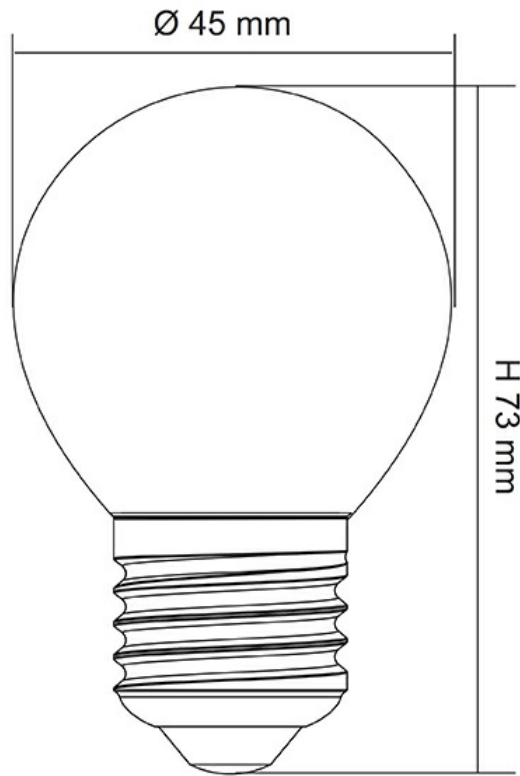

### Design Specifications

- Opal glass diffuser, B15, B22, E14, E27 bases
- High efficiency LED filament and colour rendering, CRI >80
- Integral trailing edge dimmable LED driver
- 320° beam angle
- Colour temperature 2700K / 5000K
- 1:1 size to traditional fancy round lamp, dimmable, suits most fancy round lamp fittings, double insulation

### Technical Specification

Model No.	Description	Input Voltage (V/AC)	Power (W)	Lumens (lm)	CCT (K)	CRI
LFR27B15D	LED FR LAMP 4W B15 WW OPAL DIM	240	4	400	2700	80
LFR27B22D	LED FR LAMP 4W B22 WW OPAL DIM	240	4	400	2700	80
LFR27E14D	LED FR LAMP 4W E14 WW OPAL DIM	240	4	400	2700	80
LFR27E27D	LED FR LAMP 4W E27 WW OPAL DIM	240	4	400	2700	80
LFR50B15D	LED FR LAMP 4W B15 DL OPAL DIM	240	4	400	5000	80
LFR50B22D	LED FR LAMP 4W B22 DL OPAL DIM	240	4	400	5000	80
LFR50E14D	LED FR LAMP 4W E14 DL OPAL DIM	240	4	400	5000	80
LFR50E27D	LED FR LAMP 4W E27 DL OPAL DIM	240	4	400	5000	80

Model No.	Beam Angle (°)	Dimmable	Dimensions (mm)	Base Type
LFR27B15D	320	YES	75(L) x 45(W)	B15
LFR27B22D	320	YES	71(L) x 45(W)	B22
LFR27E14D	320	YES	77(L) x 45(W)	E14
LFR27E27D	320	YES	73(L) x 45(W)	E27
LFR50B15D	320	YES	75(L) x 45(W)	B15
LFR50B22D	320	YES	71(L) x 45(W)	B22
LFR50E14D	320	YES	77(L) x 45(W)	E14
LFR50E27D	320	YES	73(L) x 45(W)	E27

## Dimensions

LFR B15

LFR B22

LFR E14

LFR E27