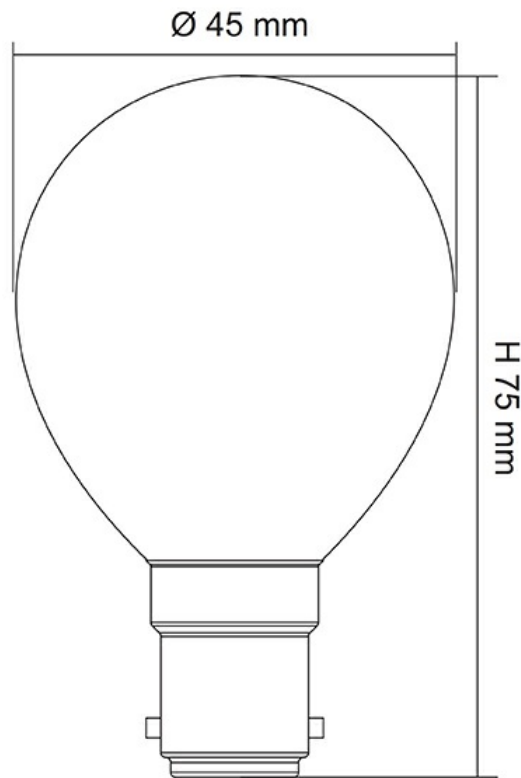

### Design Specifications

- Opal glass diffuser, B15, B22, E14, E27 bases
- High efficiency LED filament and colour rendering, CRI >80
- Integral trailing edge dimmable LED driver
- 320° beam angle
- Colour temperature 2700K / 5000K
- 1:1 size to traditional fancy round lamp, dimmable, suits most fancy round lamp fittings, double insulation

### Technical Specification

Model No.	Description	Input Voltage (V/AC)	Power (W)	Lumens (lm)	CCT (K)	CRI
LFR27B15D	LED FR LAMP 4W B15 WW OPAL DIM	240	4	400	2700	80
LFR27B22D	LED FR LAMP 4W B22 WW OPAL DIM	240	4	400	2700	80
LFR27E14D	LED FR LAMP 4W E14 WW OPAL DIM	240	4	400	2700	80
LFR27E27D	LED FR LAMP 4W E27 WW OPAL DIM	240	4	400	2700	80
LFR50B15D	LED FR LAMP 4W B15 DL OPAL DIM	240	4	400	5000	80
LFR50B22D	LED FR LAMP 4W B22 DL OPAL DIM	240	4	400	5000	80
LFR50E14D	LED FR LAMP 4W E14 DL OPAL DIM	240	4	400	5000	80
LFR50E27D	LED FR LAMP 4W E27 DL OPAL DIM	240	4	400	5000	80

Model No.	Beam Angle (°)	Dimmable	Dimensions (mm)	Base Type
LFR27B15D	320	YES	75(L) x 45(W)	B15
LFR27B22D	320	YES	71(L) x 45(W)	B22
LFR27E14D	320	YES	77(L) x 45(W)	E14
LFR27E27D	320	YES	73(L) x 45(W)	E27
LFR50B15D	320	YES	75(L) x 45(W)	B15
LFR50B22D	320	YES	71(L) x 45(W)	B22
LFR50E14D	320	YES	77(L) x 45(W)	E14
LFR50E27D	320	YES	73(L) x 45(W)	E27

## Dimensions

LFR B15

LFR B22

LFR E14

LFR E27